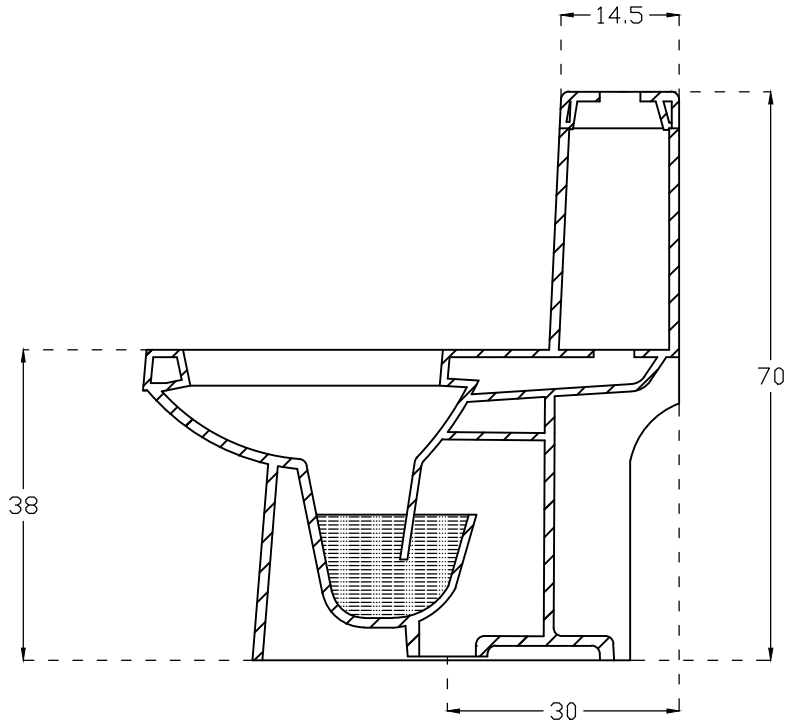

PLAN VIEW

SECTIONAL VIEW

hindware ITALIAN COLLECTION		HSIL LIMITED, BAHADURGARH	
CATALOGUE NO: 92090 ITEM DESCRIPTION: ONE PIECE MASSIMO (66X37X70CM)			
DRAWN:		UNIT:CM	
CHECKED:		SCALE:1:10	
APPROVED		DRAWING NO:WC/162	
DATE:09.04.13		REV:ND:0	