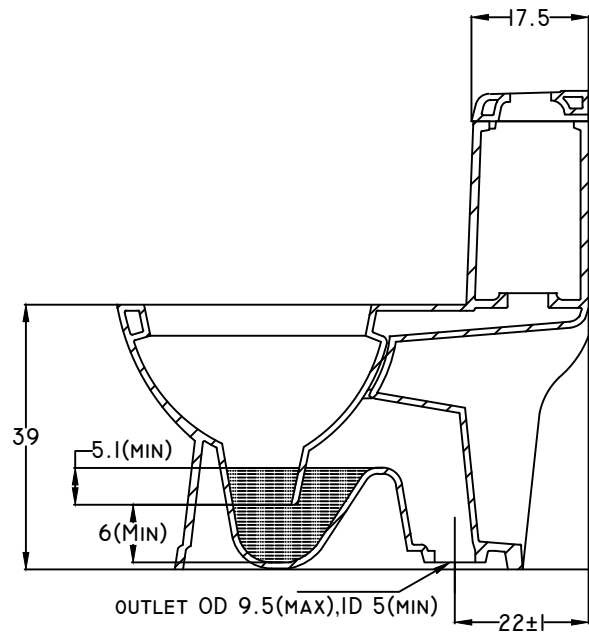

SECTIONAL VIEW

MATERIAL - CERAMIC VITREOUS CHINA

hindware ITALIAN COLLECTION		HSIL LIMITED, BAHADURGARH	
CATALOGUE No.: 92048			
ITEM DESCRIPTION: ONE PIECE CLOSET ELBA S 22cm (69 X 37 X 71 CM)			
DRAWN:		UNIT: CM	
CHECKED:		SCALE: 1:10	
APPROVED:		DRG. No. : WC/089S22 REV. No. : 2	
DATE: 25.08.15