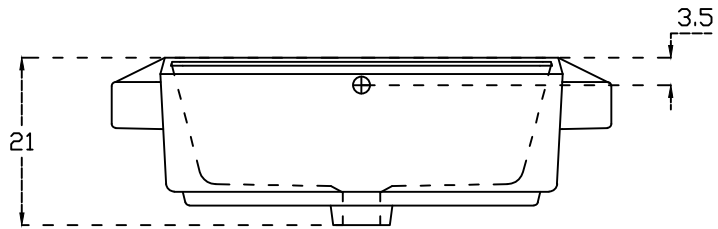

PLAN VIEW

FRONT ELEVATION

hindware ITALIAN COLLECTION		HSIL LIMITED, BAHADURGARH	
CATALOGUE NO: 91055		WB SEMI RESESSED TESSA	
ITEM DESCRIPTION:		61.5cmx49cmx21cm	
DRAWN:		UNIT:CM	
CHECKED:		SCALE:1:10	
APPROVED		DRAWING:ND:WB/163	
DATE:22.01.2011		REV:ND:	