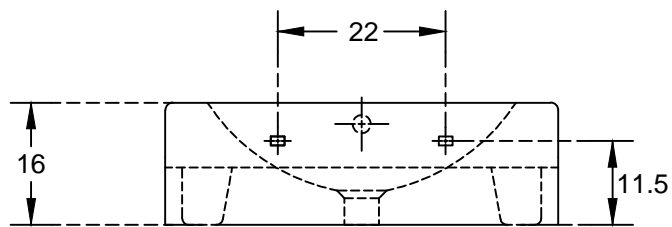

PLAN VIEW

FRONT ELEVATION

hindware
ITALIAN COLLECTION

HSIL LIMITED,
BAHADURGARH

CATALOGUE No.: 91012

ITEM DESCRIPTION: TABLE TOP WASH BASIN ENIGMA
(52 X 46 X 16 CM)

DRAWN:

UNIT: CM

CHECKED:

SCALE: 1:10

APPROVED:

DRG. No.: WB/097
REV. No.: 1

DATE: 05.11.2008