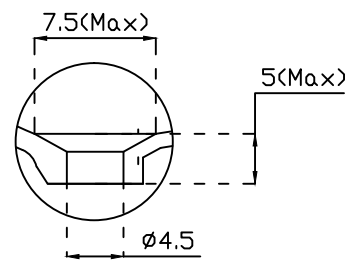

PLAN VIEW

SECTIONAL VIEW

FRONT ELEVATION

DETAIL A

hindware ITALIAN COLLECTION	HSIL LIMITED, BAHADURGARH
CATALOGUE NO: 91090	
ITEM DESCRIPTION: WB OVER COUNTER MARVEL (56X38X12 CM)	
DRAWN:	UNIT:CM
CHECKED:	SCALE:1:10
APPROVED	DRAWING:NDWB/202
DATE:26.09.2014	REV:ND: