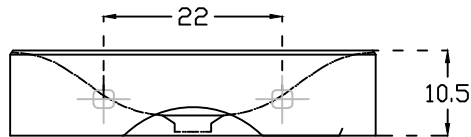

PLAN VIEW

FRONT ELEVATION

hindware ITALIAN COLLECTION		HSIL LIMITED, BAHADURGARH	
CATALOGUE NO : 91059 ITEM DESCRIPTION: MINI KATHY BASIN 45CMX30X10.5CM			
DRAWN:		UNIT:CM	
CHECKED:		SCALE:1:10	
APPROVED		DRAWING NO:WB/161	
DATE:28.01.2011		REV:ND:	