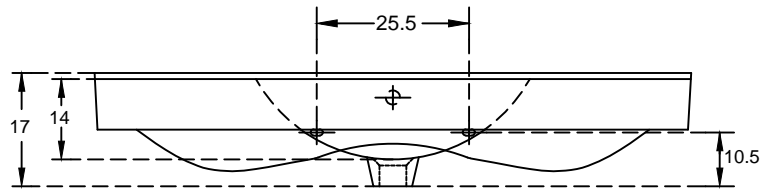

PLAN VIEW

FRONT ELEVATION

hindware ITALIAN COLLECTION		HSIL LIMITED, BAHADURGARH	
CATALOGUE No.: 91045 ITEM DESCRIPTION: WASH BASIN KATHY LARGO (100X49X17)			
DRAWN:		UNIT: CM	
CHECKED:		SCALE: 1:10	
APPROVED:		DRG. No.: VB/153 REV. No.: 1	
DATE: 25.08.15			