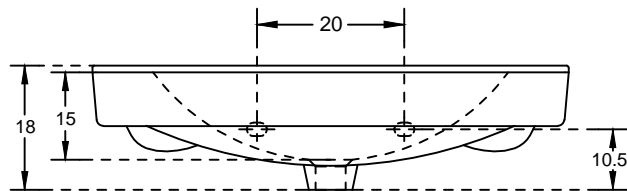

PLAN VIEW

FRONT ELEVATION

hindware ITALIAN COLLECTION		HSIL LIMITED, BAHADURGARH	
CATALOGUE No.: 91017 ITEM DESCRIPTION: WASH BASIN KATHY (76 X 48 X 18 CM)			
DRAWN:		UNIT: CM	
CHECKED:		SCALE: 1/10	
APPROVED:		DRG. No.: WB/112 Rev. No.: 2	
DATE: 25.08.15			