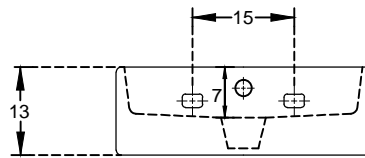

PLAN VIEW

FRONT ELEVATION

hindware
ITALIAN COLLECTION

HSIL LIMITED,
BAHADURGARH

CATALOGUE No.: 91050

ITEM DESCRIPTION: THIN RIM SQUARE WASH BASIN
(38.5 X 38.5 X 13 CM)

DRAWN:

UNIT: CM