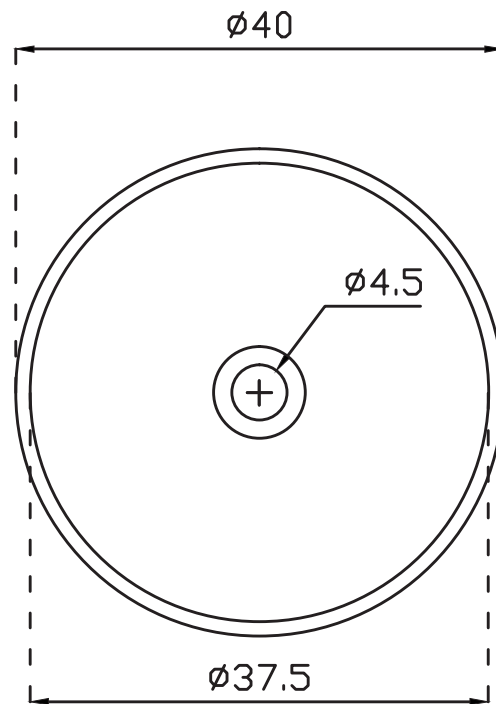

Technical Drawing

DOME

OVER COUNTER BASIN

Plan View

Front Elevation