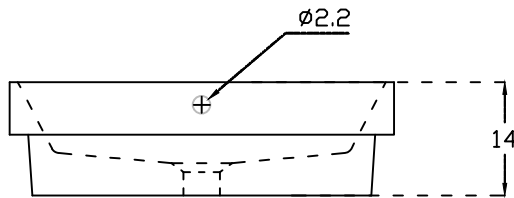

PLAN VIEW

FRONT ELEVATION

hindware ITALIAN COLLECTION		HSIL LIMITED, BAHADURGARH	
CATALOGUE NO: 91065 ITEM DESCRIPTION: WASH BASIN OVER COUNTER CEFFO (47x47x14cm)			
DRAWN:		UNIT:CM	
CHECKED:		SCALE:1:10	
APPROVED		DRAWING:ND-WB/171	
DATE:25.08.15		REV:ND:1	