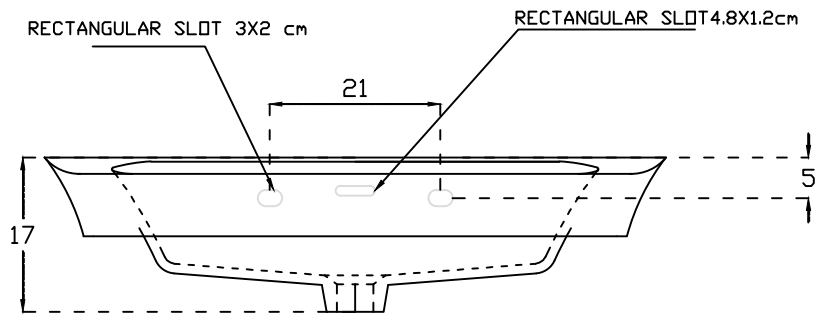

PLAN VIEW

FRONT ELEVATION

		HSIL LIMITED, BAHADURGARH	
CATALOGUE NO: 91063 ITEM DESCRIPTION: WASH BASIN OVER COUNTER CAVALLO GRANDE (75X50X17CM)			
DRAWN:		UNIT:CM	
CHECKED:		SCALE:1:10	
APPROVED		DRAWING:ND-WB/176	
DATE:04.08.2012		REV:ND:0	