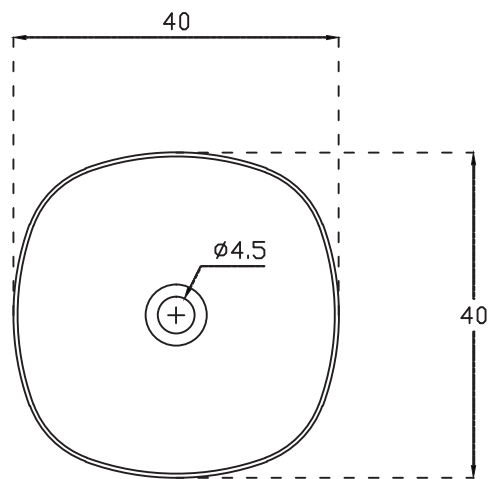

Technical Drawing

AMAZON MINI

OVER COUNTER WASH BASIN

Plan View

Front Elevation

Sectional View