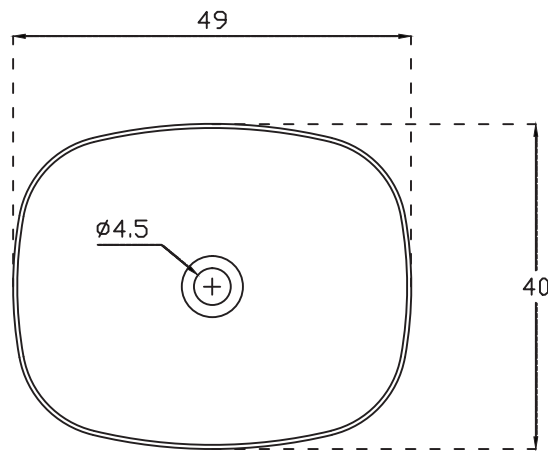

Technical Drawing

AMAZON

OVER COUNTER WASH BASIN

Plan View

Front Elevation

Sectional View