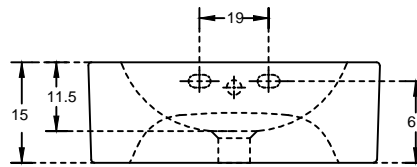

PLAN VIEW

FRONT ELEVATION

		HSIL LIMITED, BAHADURGARH	
CATALOGUE No.: 91018 ITEM DESCRIPTION: W.B. Altar (45 x 45 X 15 cm)			
DRAWN:		UNIT: CM	
CHECKED:		SCALE: 1:10	
APPROVED:		DRG. No.: WB/110 Rev. No.: 2	
DATE: 25.08.15			