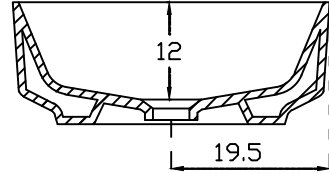

PLAN VIEW

SECTIONAL VIEW

FRONT ELEVATION

hindware ITALIAN COLLECTION		HSIL LIMITED, BAHADURGARH	
CATALOGUE NO: 91096 ITEM DESCRIPTION: WB Over Counter EBELLO SQUARE (39x39x15cm)			
DRAWN:		UNIT:CM	
CHECKED:		SCALE:1:10	
APPROVED		DRAWING NO:WB/211	
DATE:12.09.15		REV:NO:	