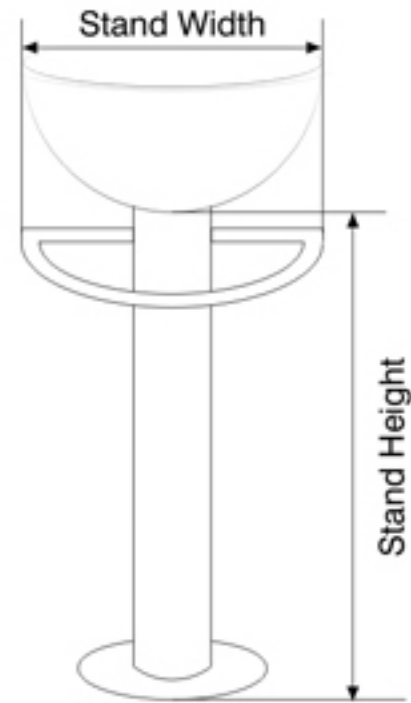

## Overall size

735 mm x 381 mm  
29 inch x 15 inch

## Pearl Range Features

▪ AISI 304 Quality

▪ 1 mm Thick