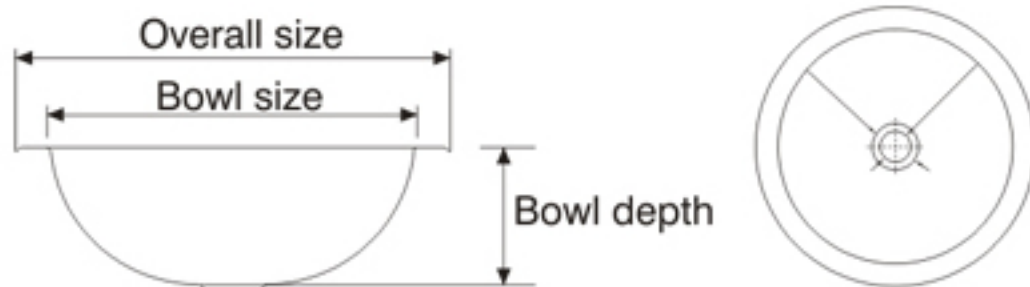

Pearl **Globus Deep** Range

Overall size	Bowl size	Depth
BIG Ø450 mm Ø17¾ inch	Ø380 mm Ø15 inch	160 mm 6¼ inch
SMALL Ø380 mm Ø15 inch	Ø330 mm Ø13 inch	150 mm 6 inch

Finishes

Satin

Glossy

Anti-scratch

Pearl Range Features

- AISI 304 Quality
- Available in Regular (1 mm) & Premium (2 mm) Thick