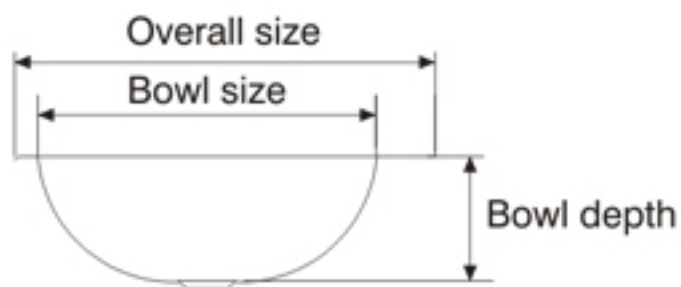

Pearl

Range

Globus Delux

Overall size	Bowl size	Depth
BIG Ø510 mm Ø20 inch	Ø410 mm Ø16 inch	150 mm 6 inch
SMALL Ø420 mm Ø16½ inch	Ø330 mm Ø13 inch	150 mm 6 inch

Finishes

Satin

Glossy

Anti-scratch

Pearl Range Features

- AISI 304 Quality

- Available in Regular (1 mm) & Premium (2 mm) Thick