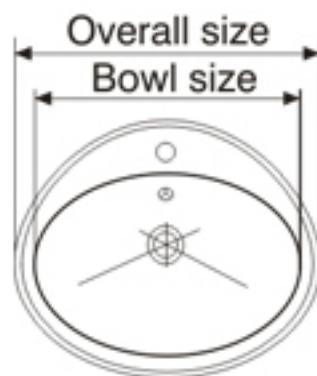

## Wonder Wash

Overall size	Bowl size	Depth
565 mm x 476 mm 22¼ inch x 18¾ inch	490 mm x 343 mm 19¼ inch x 13½ inch	160 mm 6¼ inch

### Pearl Range Features

- AISI 304 Quality
- 1 mm Thick