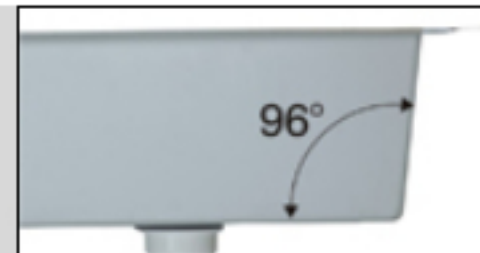

### Bowl Size

485 x 460 x 230 mm  
19 x 18 x 9 inch

470 x 410 x 230 mm  
18½ x 16 x 9 inch

Trust Nirali to be on top of innovation. Perfected with precision engineering, the Magnus range has value added features that makes the range one-of-a-kind. Specially designed edges to provide extra space for perfect utility & elegant look on the platform. 9" deep bowl to handle large vessels. A narrow slope and tapered side walls for easy cleaning.

Magnus range sinks are available in plain border only.

Magnus range sink-bowls have taper side walls.