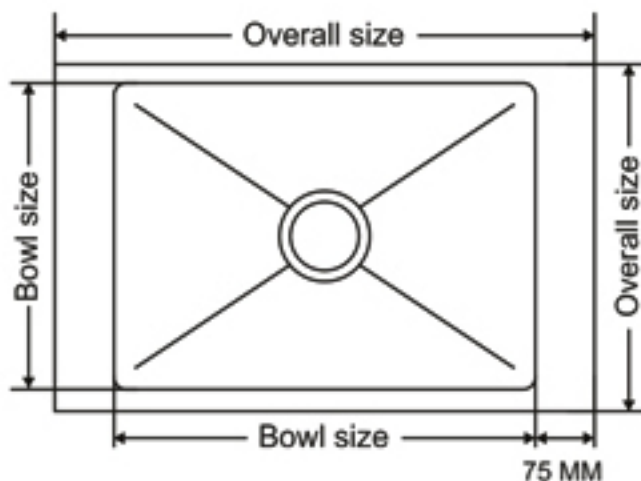

Design Regd.

Overall Size	Bowl Size
<p><b>BIG</b> 710 mm x 460 mm 28 inch x 18 inch</p>	<p>560 x 410 x 230 mm 22 x 16 x 9 inch</p>
<p><b>SMALL</b> 635 mm x 460 mm 25 inch x 18 inch</p>	<p>485 x 410 x 230 mm 19 x 16 x 9 inch</p>

Trust Nirali to be on top of innovation. Perfected with precision engineering, the Magnus range has value added features that makes the range one-of-a-kind. Specially designed edges to provide extra space for perfect utility & elegant look on the platform. 9" deep bowl to handle large vessels. A narrow slope and tapered side walls for easy cleaning.

Magnus range sinks are available in plain border only.

Magnus range sink-bowls have taper side walls.

Magnus Range Features		
<ul style="list-style-type: none"> <li>Better look &amp; utility</li> </ul>	<ul style="list-style-type: none"> <li>9" deep taper bowl</li> </ul>	<ul style="list-style-type: none"> <li>AISI 304 Quality</li> </ul>
<ul style="list-style-type: none"> <li>1.2 mm thick</li> </ul>	<ul style="list-style-type: none"> <li>Satin finish.</li> </ul>	