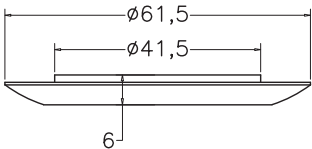

Unit : cm

MAIN BODY ASSLY.

MAIN BODY ASSLY.

BASE NUT

RUBBER WASHER

ACCESORIES	
Catalogue No.	: Q503191420
Item Description	: Pop up waste half cap half thread
Product Raw Material	: Brass
ALL DIMENSIONS ARE IN MM	
Scale	NTS
Sheet Size	A4