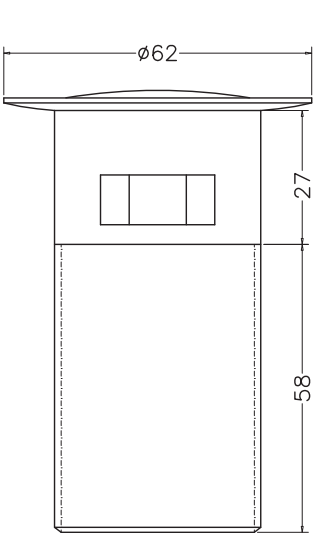

Unit : cm

MAIN BODY ASSLY.

MAIN BODY ASSLY.

BASE NUT

RUBBER WASHER

ACCESORIES	
Catalogue No.	: Q503191420
Item Description	: Pop up waste half cap half thread
Product Raw Material	: Brass
ALL DIMENSIONS ARE IN MM	
Scale	NTS
Sheet Size	A4