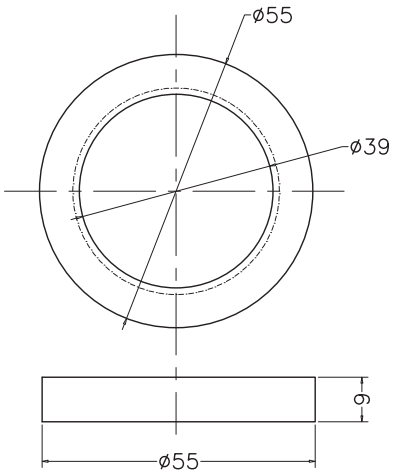

Unit : cm

MAIN BODY ASSLY.

MAIN BODY ASSLY.

BASE NUT

RUBBER WASHER

ACCESORIES	
Catalogue No.	: Q503191420
Item Description	: Pop up waste half cap half thread
Product Raw Material	: Brass
ALL DIMENSIONS ARE IN MM	
Scale	NTS
Sheet Size	A4