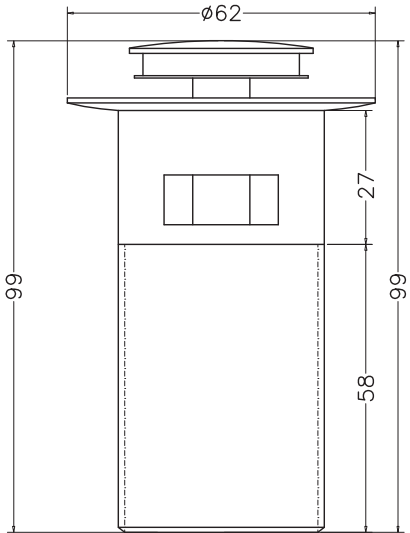

Unit : cm

MAIN BODY ASSLY.

MAIN BODY ASSLY.

BASE NUT

RUBBER WASHER

ACCESORIES	
Catalogue No.	: Q503191420
Item Description	: Pop up waste half cap half thread
Product Raw Material	: Brass
ALL DIMENSIONS ARE IN MM	
Scale	NTS
Sheet Size	A4