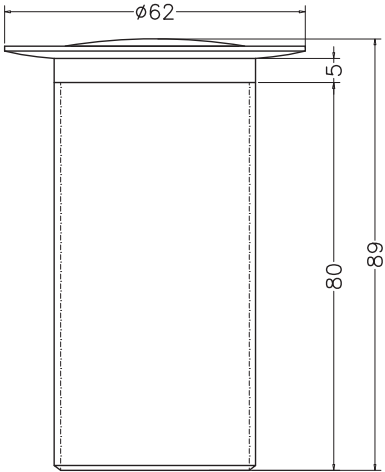

Unit : cm

MAIN BODY ASSLY.

MAIN BODY ASSLY.

BASE NUT

RUBBER WASHER

ACCESORIES	
Catalogue No.	: Q503191620
Item Description	: Pop up waste half cap full thread
Product Raw Material	: Brass

ALL DIMENSIONS ARE IN MM

Scale	NTS
Sheet Size	A4

This Drawing remain the property of QUEO. It must not, even in part, be reproduced or may available to unauthorised person without express concerned of QUEO.

*Queo is a registered trademark of Barwood, England, Uk.