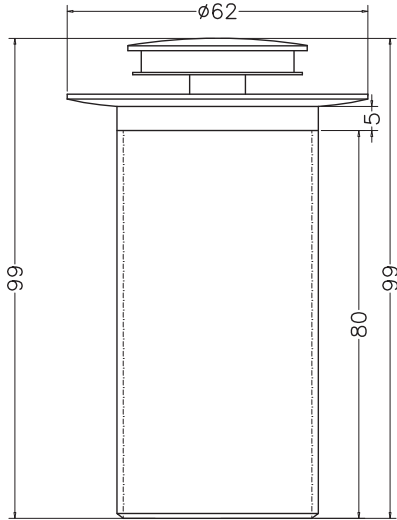

Unit : cm

MAIN BODY ASSLY.

MAIN BODY ASSLY.

BASE NUT

RUBBER WASHER

ACCESORIES	
Catalogue No.	: Q503191620
Item Description	: Pop up waste half cap full thread
Product Raw Material	: Brass

ALL DIMENSIONS ARE IN MM

Scale	NTS
Sheet Size	A4

This Drawing remain the property of QUEO. It must not, even in part, be reproduced or may available to unauthorised person without express concerned of QUEO.

*Queo is a registered trademark of Barwood, England, Uk.