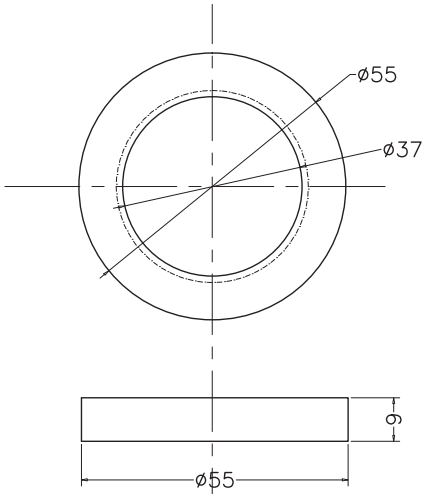

Unit : cm

MAIN BODY ASSLY.

MAIN BODY ASSLY.

BASE NUT

RUBBER WASHER

ACCESORIES	
Catalogue No.	: Q503191620
Item Description	: Pop up waste half cap full thread
Product Raw Material	: Brass

ALL DIMENSIONS ARE IN MM

Scale	NTS
Sheet Size	A4

This Drawing remain the property of QUEO. It must not, even in part, be reproduced or may available to unauthorised person without express concerned of QUEO.

*Queo is a registered trademark of Barwood, England, Uk.