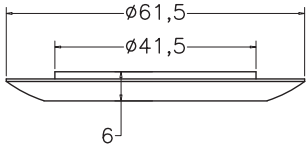

Unit : cm

MAIN BODY ASSLY.

MAIN BODY ASSLY.

BASE NUT

RUBBER WASHER

ACCESORIES	
Catalogue No.	: Q503191620
Item Description	: Pop up waste half cap full thread
Product Raw Material	: Brass

ALL DIMENSIONS ARE IN MM

Scale	NTS
Sheet Size	A4

This Drawing remain the property of QUEO. It must not, even in part, be reproduced or may available to unauthorised person without express concerned of QUEO.

*Queo is a registered trademark of Barwood, England, Uk.