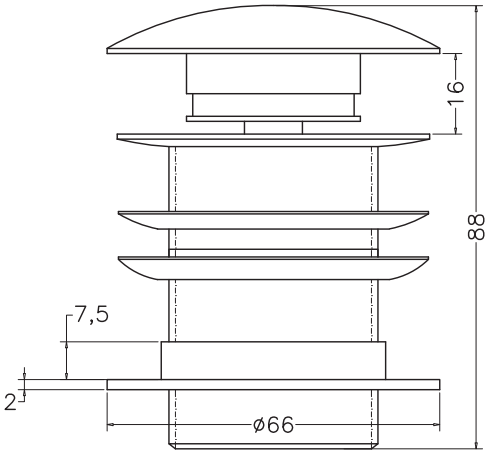

Unit : cm

MAIN BODY ASSLY.

MAIN BODY ASSLY.

BASE NUT

RUBBER WASHER

| | |
|---------------------------------|--|
| ACCESORIES | |
| Catalogue No. | : Q503191520 |
| Item Description | : Pop up waste full cap full thread |
| Product Raw Material | : Brass |
| ALL DIMENSIONS ARE IN MM | |
| Scale | NTS |
| Sheet Size | A4 |
| | |