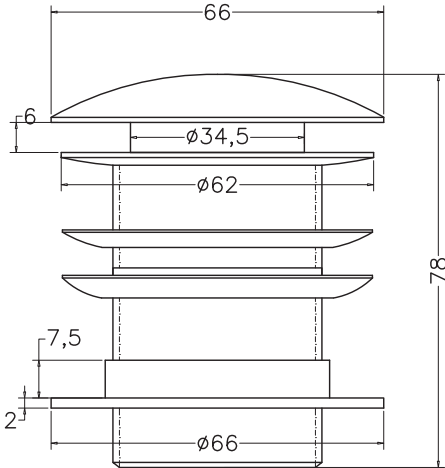

Unit : cm

MAIN BODY ASSLY.

MAIN BODY ASSLY.

BASE NUT

RUBBER WASHER

| | |
|---------------------------------|--|
| ACCESORIES | |
| Catalogue No. | : Q503191520 |
| Item Description | : Pop up waste full cap full thread |
| Product Raw Material | : Brass |
| ALL DIMENSIONS ARE IN MM | |
| Scale | NTS |
| Sheet Size | A4 |
| | |