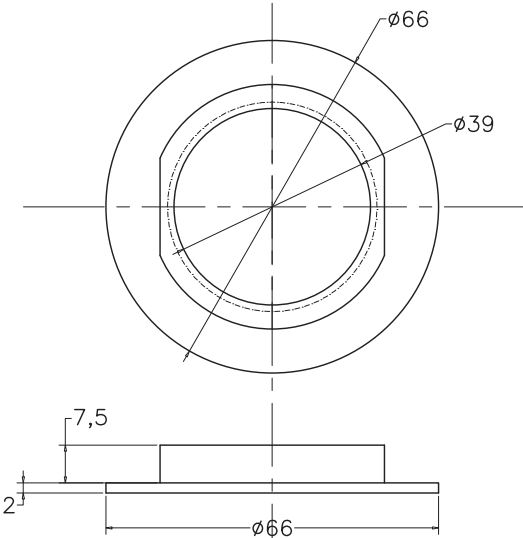

Unit : cm

MAIN BODY ASSLY.

MAIN BODY ASSLY.

BASE NUT

RUBBER WASHER

| | |
|---------------------------------|--|
| ACCESORIES | |
| Catalogue No. | : Q503191520 |
| Item Description | : Pop up waste full cap full thread |
| Product Raw Material | : Brass |
| ALL DIMENSIONS ARE IN MM | |
| Scale | NTS |
| Sheet Size | A4 |
| | |