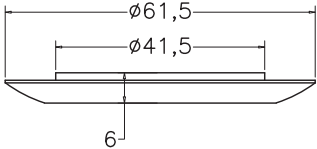

Unit : cm

MAIN BODY ASSLY.

MAIN BODY ASSLY.

BASE NUT

RUBBER WASHER

| | |
|---------------------------------|--|
| ACCESORIES | |
| Catalogue No. | : Q503191520 |
| Item Description | : Pop up waste full cap full thread |
| Product Raw Material | : Brass |
| ALL DIMENSIONS ARE IN MM | |
| Scale | NTS |
| Sheet Size | A4 |
| | |