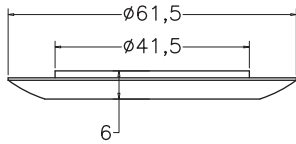

Unit : cm

MAIN BODY ASSLY.

MAIN BODY ASSLY.

BASE NUT

RUBBER WASHER

**ACCESORIES**

**Catalogue No.** : Q503191320  
**Item Description** : Pop up waste full cap half thread  
**Product Raw Material** : Brass

**ALL DIMENSIONS ARE IN MM**

**Scale** : NTS  
**Sheet Size** : A4

This Drawing remain the property of QUEO. It must not, even in part, be reproduced or may available to unauthorised person without express concerned of QUEO.