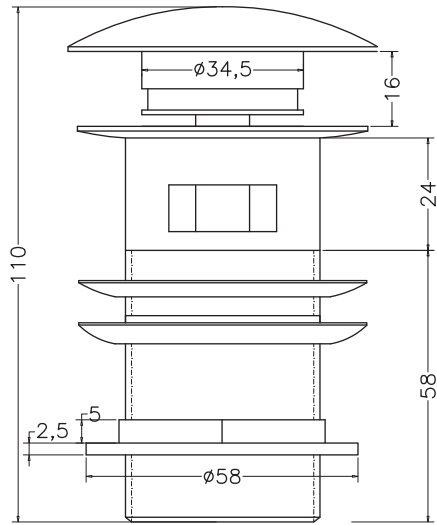

Unit : cm

MAIN BODY ASSLY.

MAIN BODY ASSLY.

BASE NUT

RUBBER WASHER

**ACCESORIES**

**Catalogue No.** : Q503191320  
**Item Description** : Pop up waste full cap half thread  
**Product Raw Material** : Brass

**ALL DIMENSIONS ARE IN MM**

**Scale** : NTS  
**Sheet Size** : A4

This Drawing remain the property of QUEO. It must not, even in part, be reproduced or may available to unauthorised person without express concerned of QUEO.