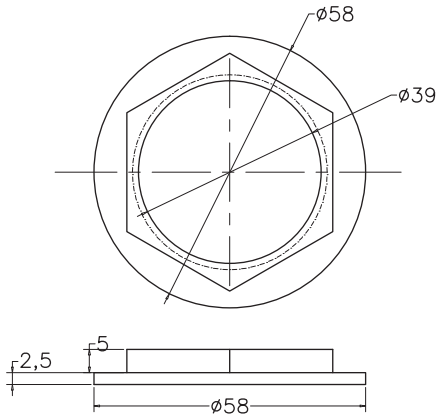

Unit : cm

MAIN BODY ASSLY.

MAIN BODY ASSLY.

BASE NUT

RUBBER WASHER

**ACCESORIES**

**Catalogue No.** : Q503191320  
**Item Description** : Pop up waste full cap half thread  
**Product Raw Material** : Brass

**ALL DIMENSIONS ARE IN MM**

**Scale** : NTS  
**Sheet Size** : A4

This Drawing remain the property of QUEO. It must not, even in part, be reproduced or may available to unauthorised person without express concerned of QUEO.