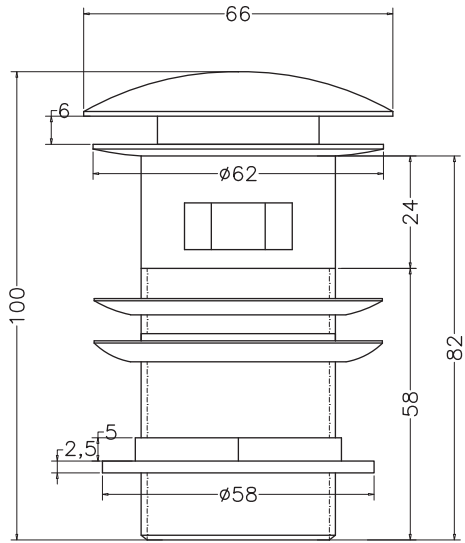

Unit : cm

MAIN BODY ASSLY.

MAIN BODY ASSLY.

BASE NUT

RUBBER WASHER

**ACCESORIES**

**Catalogue No.** : Q503191320  
**Item Description** : Pop up waste full cap half thread  
**Product Raw Material** : Brass

**ALL DIMENSIONS ARE IN MM**

**Scale** : NTS  
**Sheet Size** : A4

This Drawing remain the property of QUEO. It must not, even in part, be reproduced or may available to unauthorised person without express concerned of QUEO.