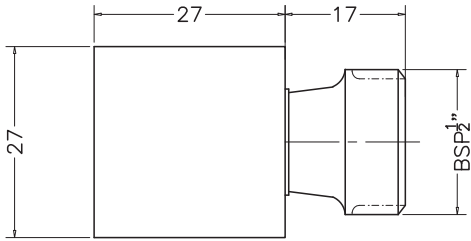

Unit : cm

MAIN BODY

MAIN BODY ASSLY.

<b>ACCESORIES</b>	
<b>Catalogue No.</b>	: Q503191120
<b>Item Description</b>	: Angle Valve Square
<b>Product Raw Material</b>	: Brass
<b>ALL DIMENSIONS ARE IN MM</b>	
<b>Scale</b>	NTS
<b>Sheet Size</b>	A4