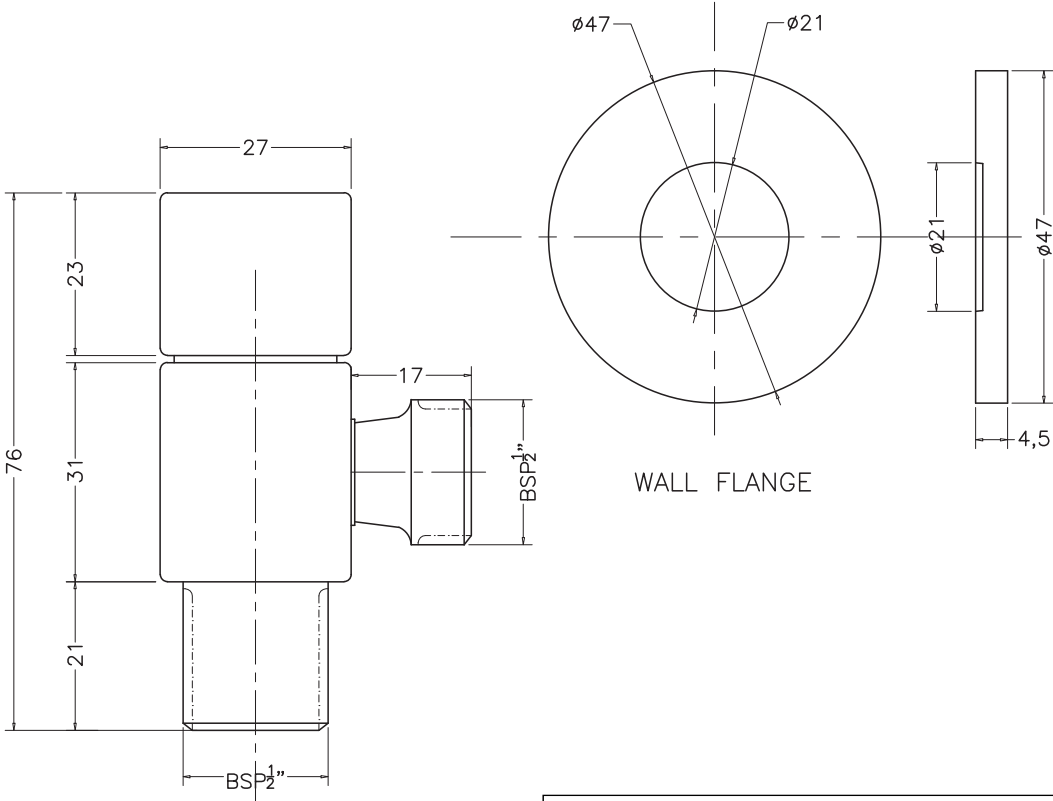

Unit : cm

MAIN BODY

MAIN BODY ASSLY.

<b>ACCESORIES</b>	
<b>Catalogue No.</b>	: Q503191120
<b>Item Description</b>	: Angle Valve Square
<b>Product Raw Material</b>	: Brass
<b>ALL DIMENSIONS ARE IN MM</b>	
<b>Scale</b>	NTS
<b>Sheet Size</b>	A4