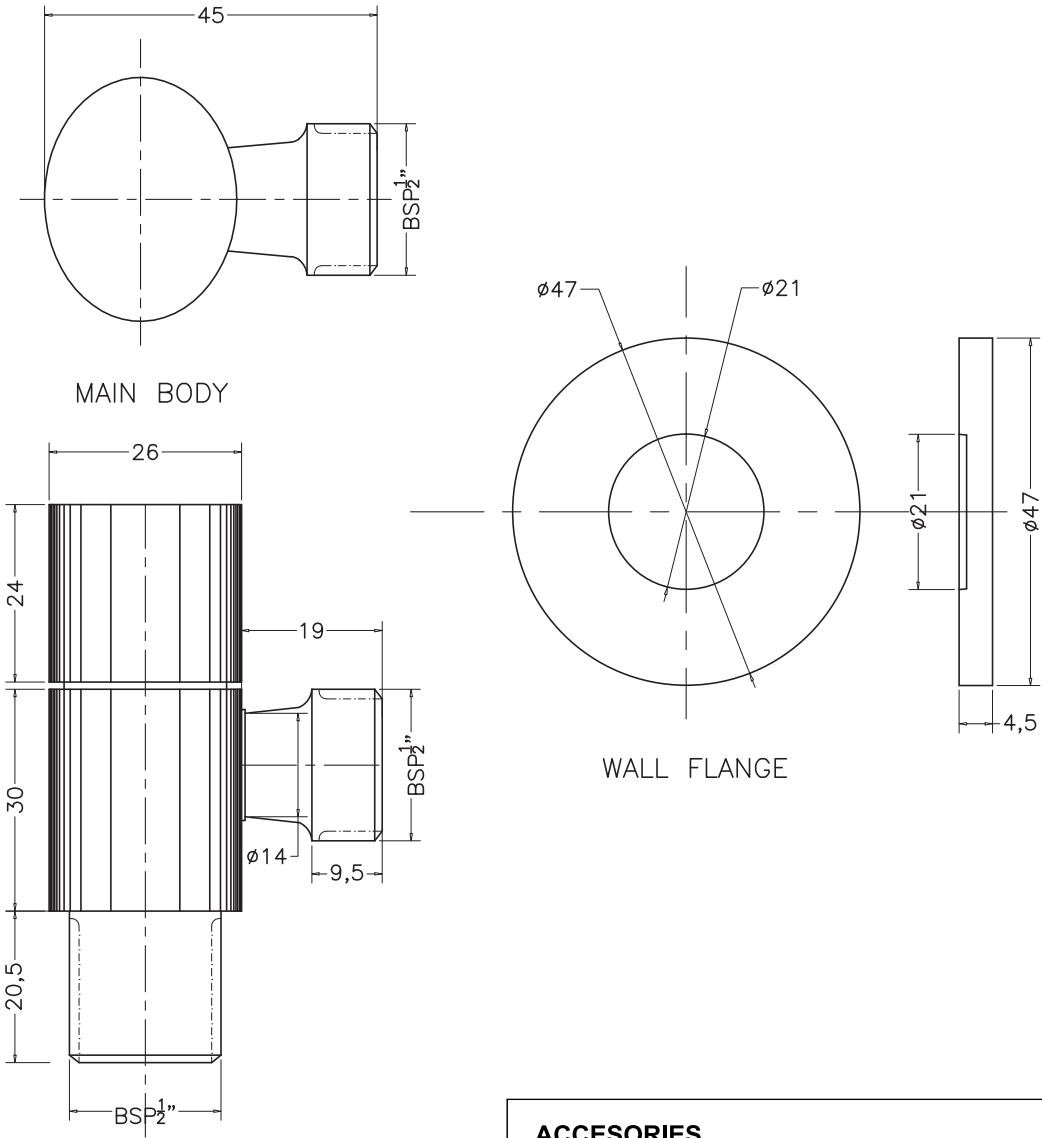

Unit : cm

MAIN BODY ASSLY.

ACCESORIES	
Catalogue No.	: Q503191220
Item Description	: Angle Valve Universal
Product Raw Material	: Brass
ALL DIMENSIONS ARE IN MM	
Scale	NTS
Sheet Size	A4

This Drawing remain the property of QUEO. It must not, even in part, be reproduced or may available to unauthorised person without express concerned of QUEO.