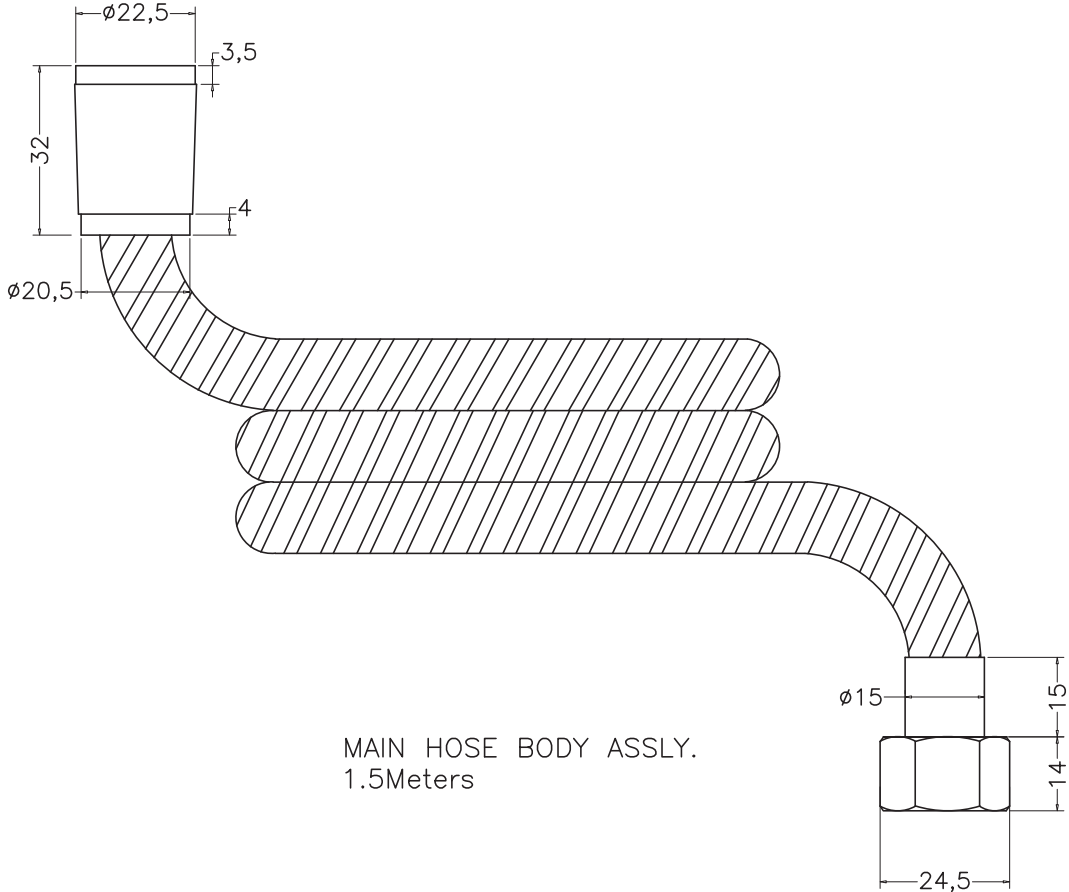

Unit : cm

MAIN HOSE BODY ASSLY.
1.5Meters

ACCESORIES	
Catalogue No.	: Q503151520
Item Description	: Hose
Product Raw Material	: Brass
ALL DIMENSIONS ARE IN MM	
Scale	NTS
Sheet Size	A4

This Drawing remain the property of QUEO. It must not, even in part, be reproduced or may available to unauthorised person without express concerned of QUEO.