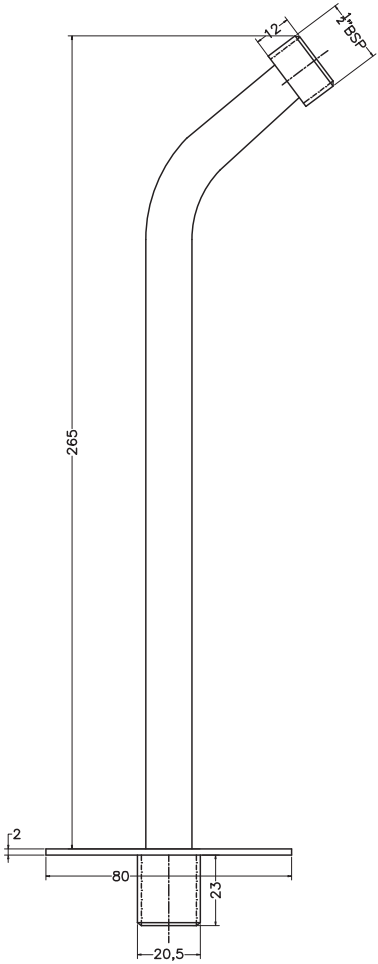

Unit : cm

MAIN BODY ASSLY.

MAIN BODY ASSLY.

ACCESORIES	
Catalogue No.	: Q503151920
Item Description	: Shower Arm Square
Product Raw Material	: Brass
ALL DIMENSIONS ARE IN MM	
Scale	NTS
Sheet Size	A4

This Drawing remain the property of QUEO. It must not, even in part, be reproduced or may available to unauthorised person without express concerned of QUEO.