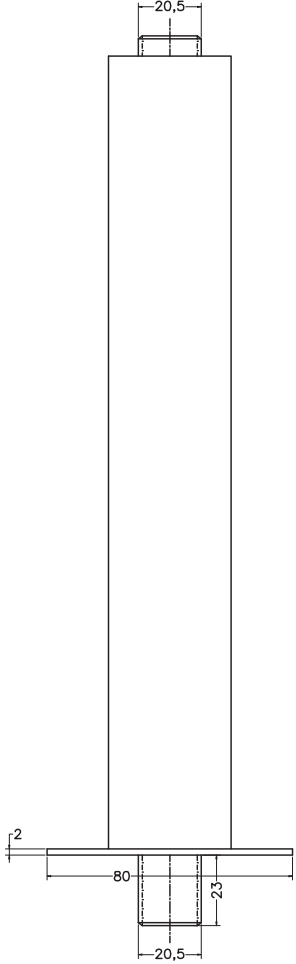

Unit : cm

MAIN BODY ASSLY.

MAIN BODY ASSLY.

ACCESORIES	
Catalogue No.	: Q503151920
Item Description	: Shower Arm Square
Product Raw Material	: Brass
ALL DIMENSIONS ARE IN MM	
Scale	NTS
Sheet Size	A4

This Drawing remain the property of QUEO. It must not, even in part, be reproduced or may available to unauthorised person without express concerned of QUEO.