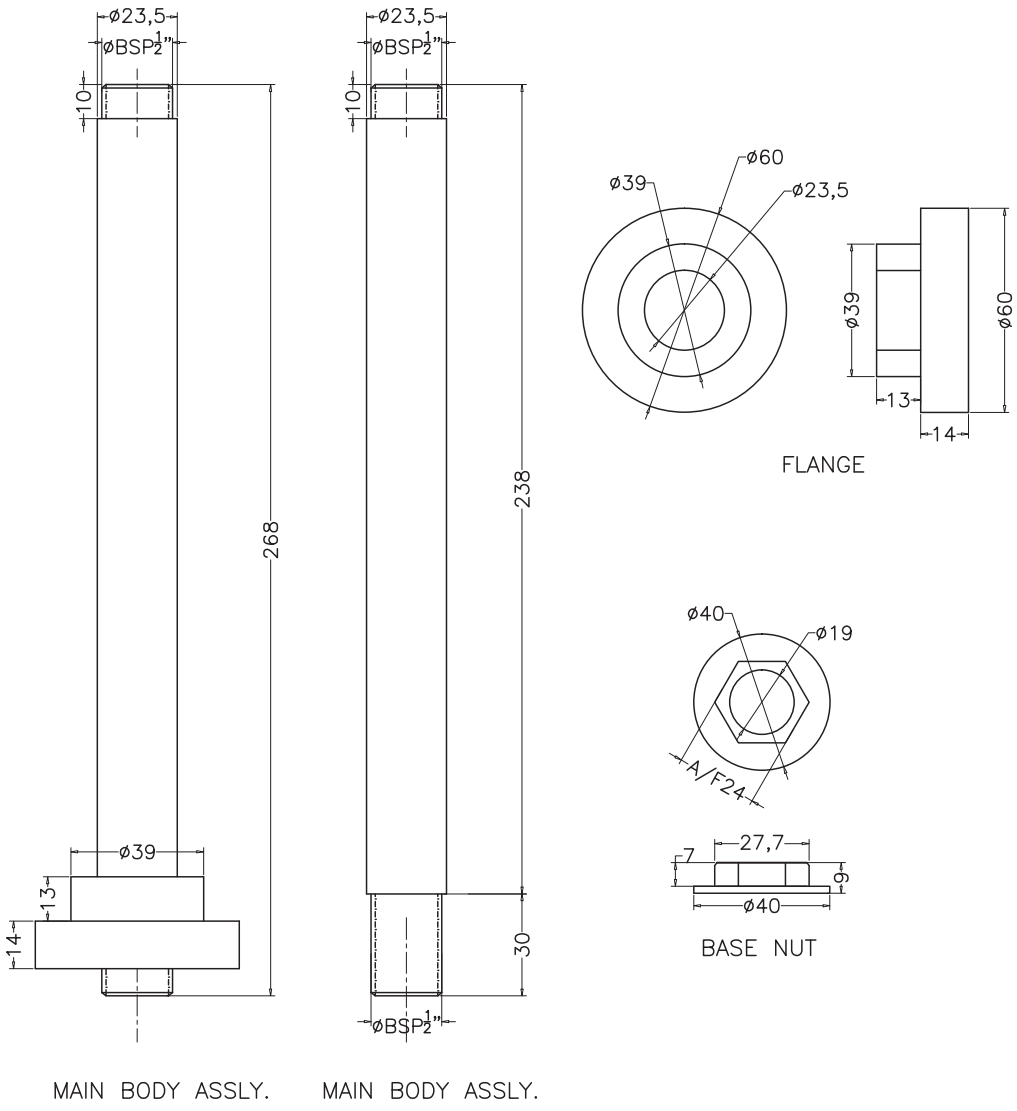

Unit : cm

MAIN BODY ASSLY.

MAIN BODY ASSLY.

<b>ACCESORIES</b>	
<b>Catalogue No.</b>	<b>: Q503151220</b>
<b>Item Description</b>	<b>: Ceiling Shower Arm</b>
<b>Product Raw Material</b>	<b>: Brass</b>
<b>ALL DIMENSIONS ARE IN MM</b>	
<b>Scale</b>	<b>NTS</b>
<b>Sheet Size</b>	<b>A4</b>