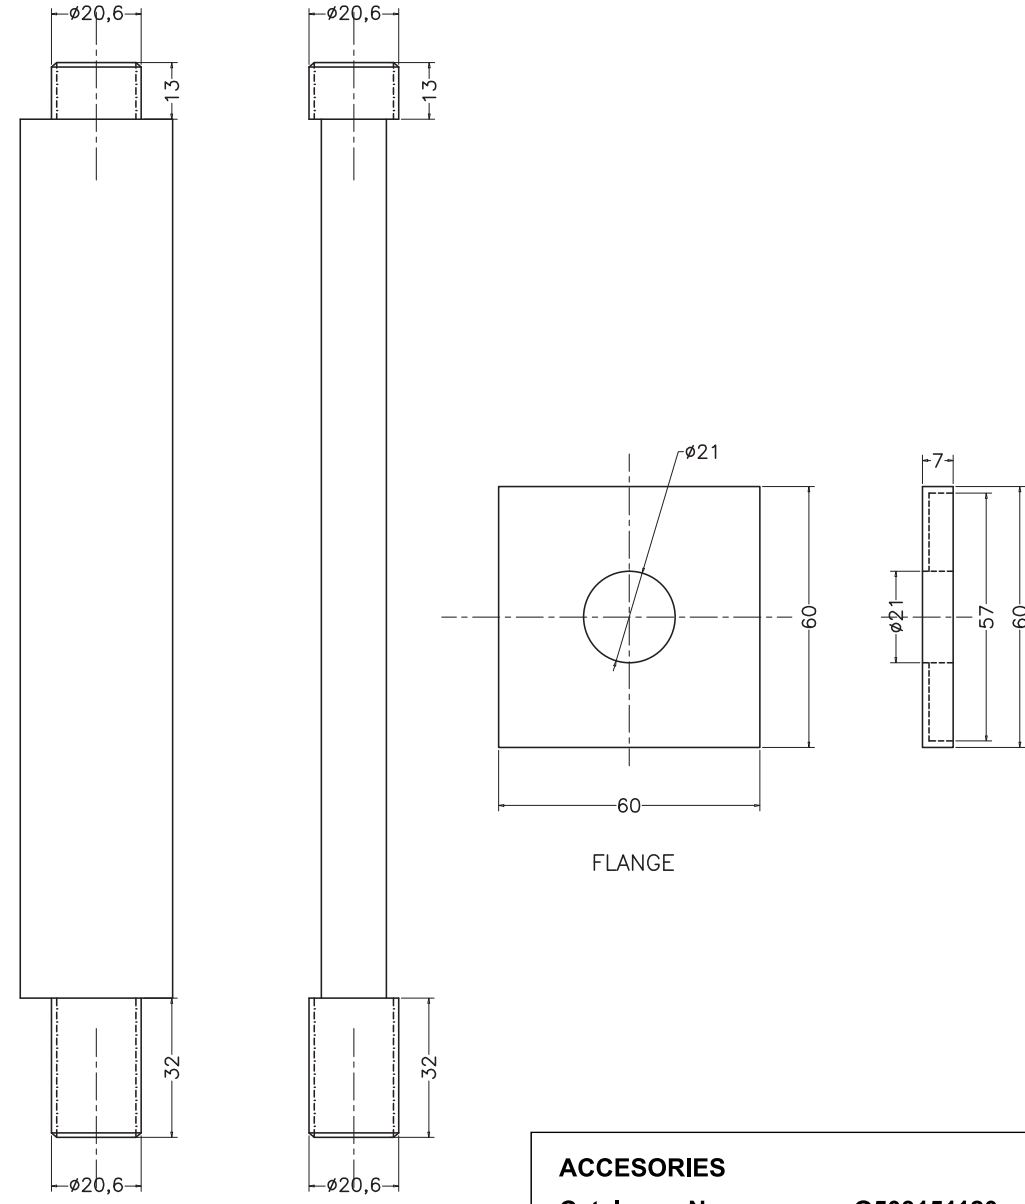

Unit : cm

MAIN BODY ASSLY. MAIN BODY ASSLY.

<b>ACCESORIES</b>	
<b>Catalogue No.</b>	: Q503151120
<b>Item Description</b>	: Ceiling Shower Arm
<b>Product Raw Material</b>	: Brass
<b>ALL DIMENSIONS ARE IN MM</b>	
<b>Scale</b>	NTS
<b>Sheet Size</b>	A4