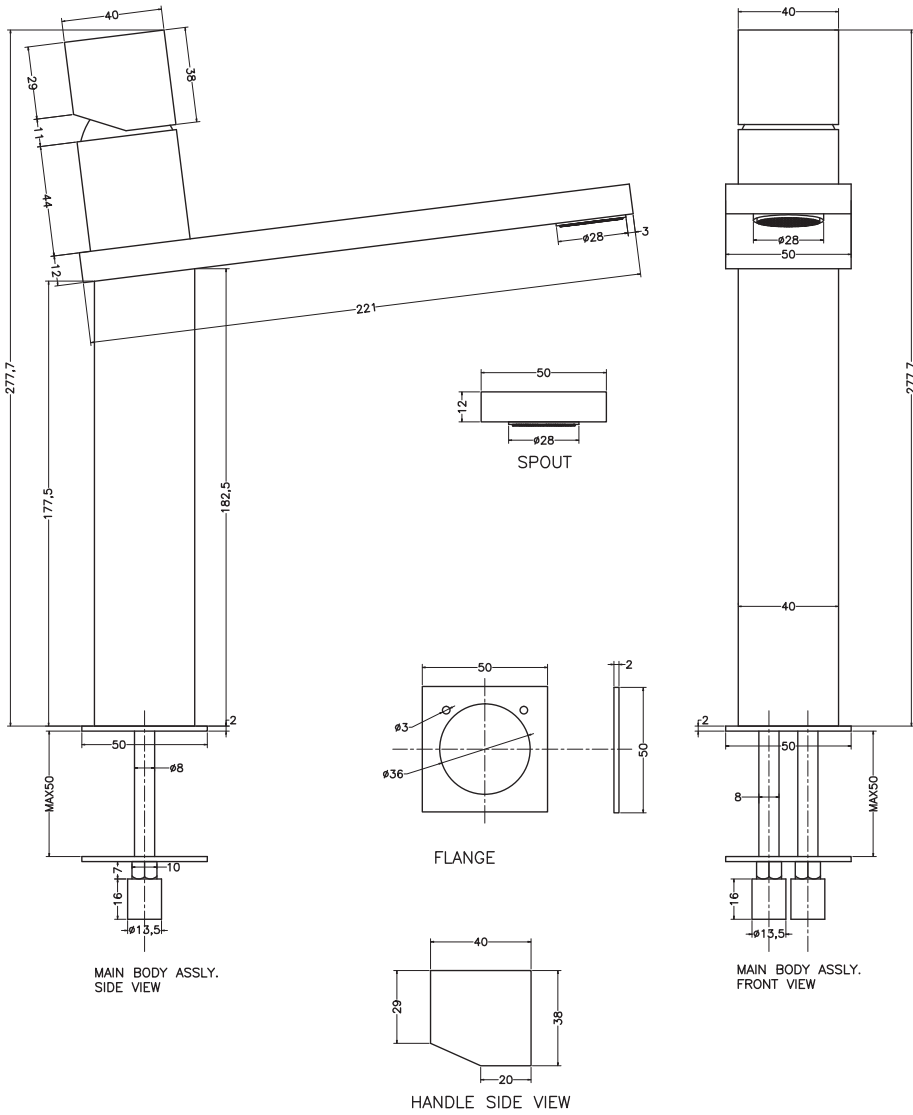

Unit : cm

F-ELEGANT	
Catalogue No.	: Q743114120
Item Description	: Single lever tall basin mixer
Product Raw Material	: Brass
ALL DIMENSIONS ARE IN MM	
Scale	NTS
Sheet Size	A4

This Drawing remain the property of QUEO. It must not, even in part, be reproduced or may available to unauthorised person without express concerned of QUEO.