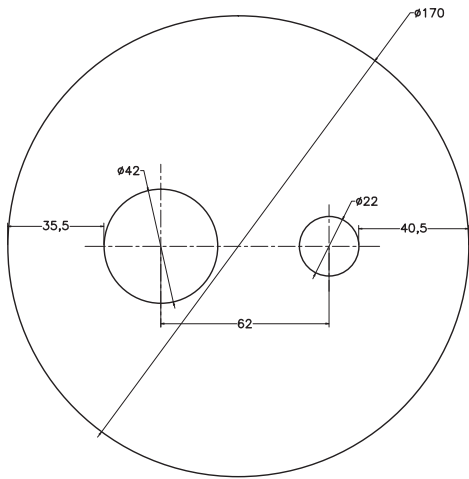

Unit : cm

WALL FLANGE

CARTRIDGE
LOCK NUT

CAP

MAIN BODY ASSLY.

HANDLE

HANDLE

F-CLAIR	
Catalogue No.	: Q733123120
Item Description	: Single lever bath & shower mixer for concealed installation
Product Raw Material	: Brass
ALL DIMENSIONS ARE IN MM	
Scale	NTS
Sheet Size	A4