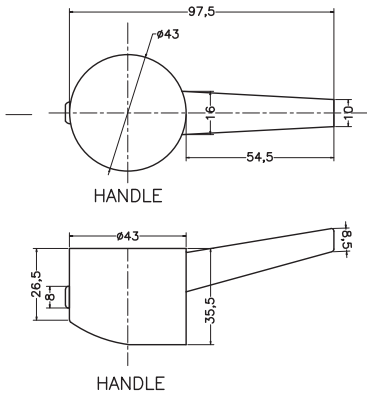

Unit : cm

WALL FLANGE

CARTRIDGE
LOCK NUT

CAP

MAIN BODY ASSLY.

HANDLE

HANDLE

F-CLAIR	
Catalogue No.	: Q733123120
Item Description	: Single lever bath & shower mixer for concealed installation
Product Raw Material	: Brass
ALL DIMENSIONS ARE IN MM	
Scale	NTS
Sheet Size	A4