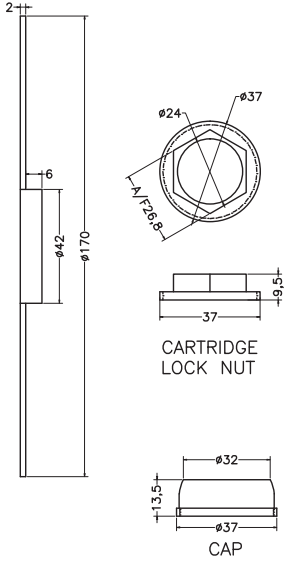

Unit : cm

WALL FLANGE

CARTRIDGE
LOCK NUT

CAP

MAIN BODY ASSLY.

HANDLE

HANDLE

F-CLAIR	
Catalogue No.	: Q733123120
Item Description	: Single lever bath & shower mixer for concealed installation
Product Raw Material	: Brass
ALL DIMENSIONS ARE IN MM	
Scale	NTS
Sheet Size	A4