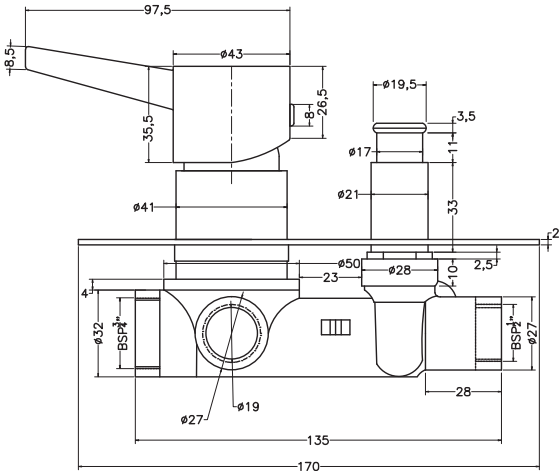

Unit : cm

WALL FLANGE

CARTRIDGE
LOCK NUT

CAP

MAIN BODY ASSLY.

HANDLE

HANDLE

F-CLAIR	
Catalogue No.	: Q733123120
Item Description	: Single lever bath & shower mixer for concealed installation
Product Raw Material	: Brass
ALL DIMENSIONS ARE IN MM	
Scale	NTS
Sheet Size	A4