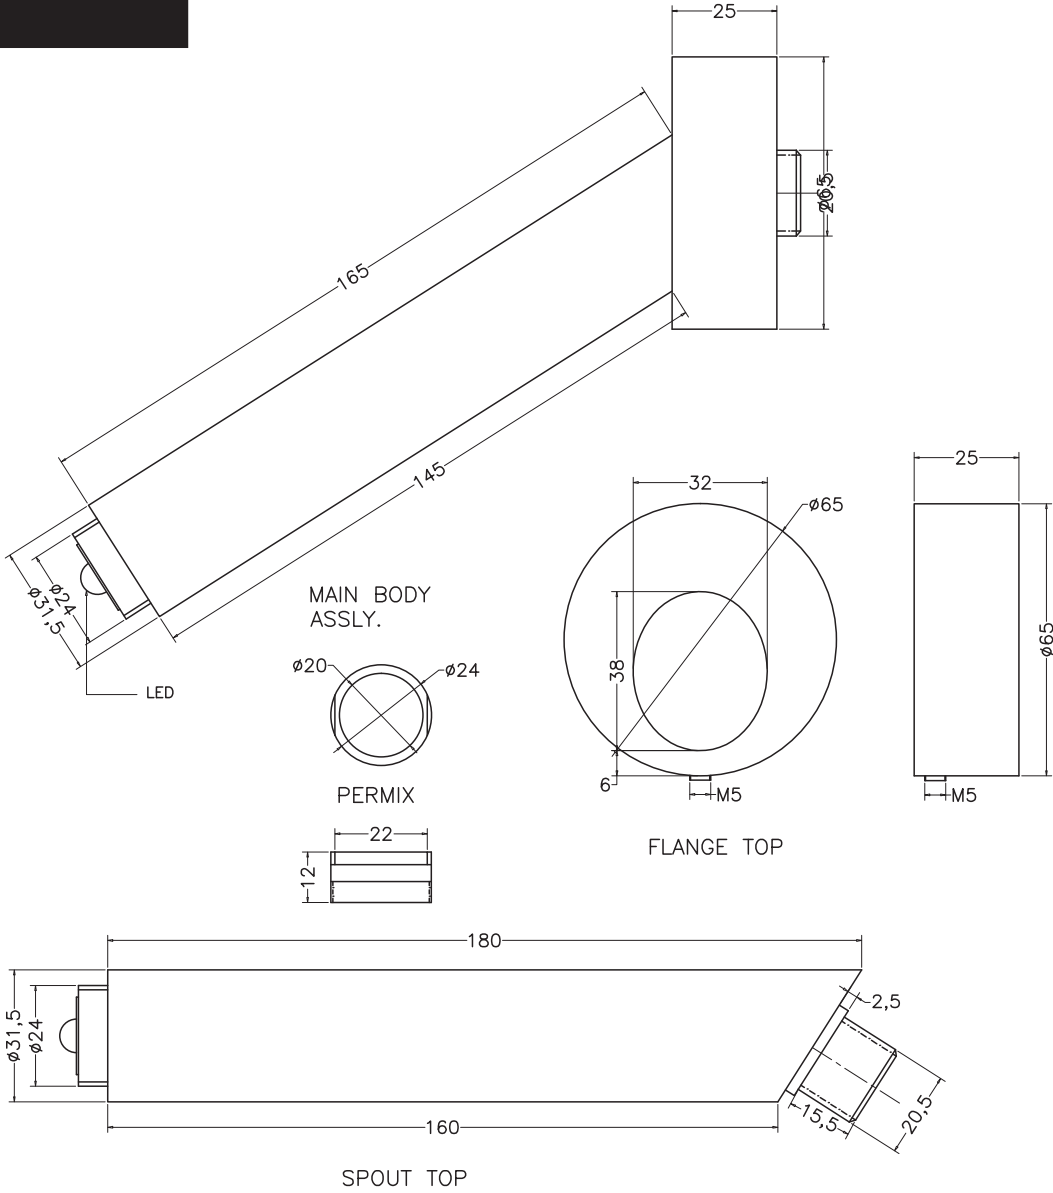

Unit : cm

F-CLAIR	
Catalogue No.	: Q733126120
Item Description	: Wall mounted bath spout
Product Raw Material	: Brass
ALL DIMENSIONS ARE IN MM	
Scale	NTS
Sheet Size	A4

This Drawing remain the property of QUEO. It must not, even in part, be reproduced or may available to unauthorised person without express concerned of QUEO.