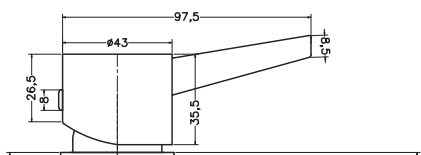

Unit : cm

MAIN BODY

CAP

BASE 'O'RING

CARTRIDGE LOCK NUT

MAIN BODY ASSLY.

HANDLE

HANDLE

F-CLAIR	
Catalogue No.	: Q733114120
Item Description	: Single lever tall basin mixer
Product Raw Material	: Brass
ALL DIMENSIONS ARE IN MM	
Scale	NTS
Sheet Size	A4

This Drawing remain the property of QUEO. It must not, even in part, be reproduced or may available to unauthorised person without express concerned of QUEO.