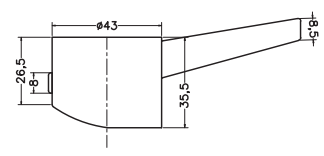

Unit : cm

MAIN BODY

CAP

BASE 'O'RING

CARTRIDGE LOCK NUT

MAIN BODY ASSLY.

HANDLE

HANDLE

F-CLAIR	
Catalogue No.	: Q733114120
Item Description	: Single lever tall basin mixer
Product Raw Material	: Brass
ALL DIMENSIONS ARE IN MM	
Scale	NTS
Sheet Size	A4

This Drawing remain the property of QUEO. It must not, even in part, be reproduced or may available to unauthorised person without express concerned of QUEO.