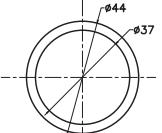

Unit : cm

MAIN BODY

CAP

BASE 'O'RING

CARTRIDGE LOCK NUT

MAIN BODY ASSLY.

HANDLE

HANDLE

F-CLAIR	
Catalogue No.	: Q733114120
Item Description	: Single lever tall basin mixer
Product Raw Material	: Brass
ALL DIMENSIONS ARE IN MM	
Scale	NTS
Sheet Size	A4

This Drawing remain the property of QUEO. It must not, even in part, be reproduced or may available to unauthorised person without express concerned of QUEO.