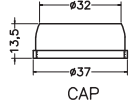

Unit : cm

MAIN BODY

CAP

BASE 'O'RING

CARTRIDGE LOCK NUT

MAIN BODY ASSLY.

HANDLE

HANDLE

F-CLAIR	
Catalogue No.	: Q733114120
Item Description	: Single lever tall basin mixer
Product Raw Material	: Brass
ALL DIMENSIONS ARE IN MM	
Scale	NTS
Sheet Size	A4

This Drawing remain the property of QUEO. It must not, even in part, be reproduced or may available to unauthorised person without express concerned of QUEO.