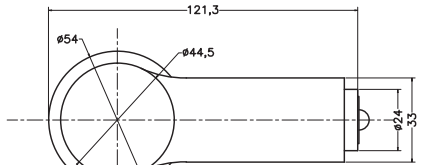

Unit : cm

MAIN BODY

CAP

BASE 'O'RING

CARTRIDGE LOCK NUT

MAIN BODY ASSLY.

HANDLE

HANDLE

F-CLAIR	
Catalogue No.	: Q733114120
Item Description	: Single lever tall basin mixer
Product Raw Material	: Brass
ALL DIMENSIONS ARE IN MM	
Scale	NTS
Sheet Size	A4

This Drawing remain the property of QUEO. It must not, even in part, be reproduced or may available to unauthorised person without express concerned of QUEO.