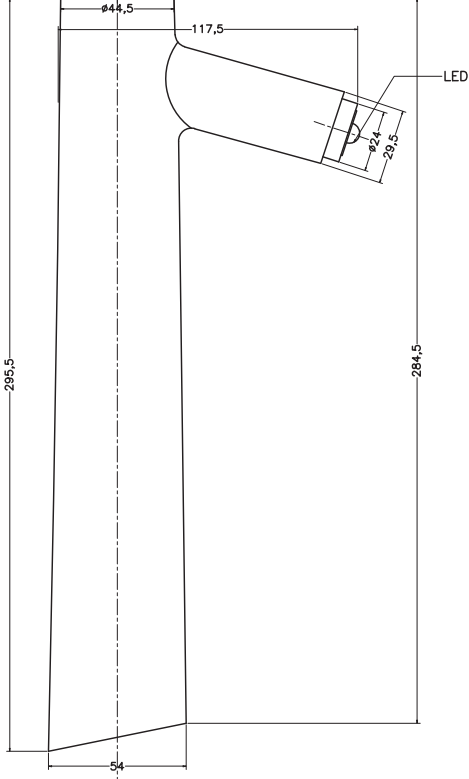

Unit : cm

MAIN BODY

CAP

BASE 'O'RING

CARTRIDGE LOCK NUT

MAIN BODY ASSLY.

HANDLE

HANDLE

F-CLAIR	
Catalogue No.	: Q733114120
Item Description	: Single lever tall basin mixer
Product Raw Material	: Brass
ALL DIMENSIONS ARE IN MM	
Scale	NTS
Sheet Size	A4

This Drawing remain the property of QUEO. It must not, even in part, be reproduced or may available to unauthorised person without express concerned of QUEO.