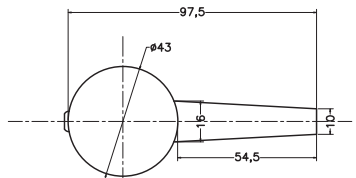

Unit : cm

MAIN BODY

CAP

BASE 'O'RING

CARTRIDGE LOCK NUT

MAIN BODY ASSLY.

HANDLE

HANDLE

F-CLAIR	
Catalogue No.	: Q733114120
Item Description	: Single lever tall basin mixer
Product Raw Material	: Brass
ALL DIMENSIONS ARE IN MM	
Scale	NTS
Sheet Size	A4

This Drawing remain the property of QUEO. It must not, even in part, be reproduced or may available to unauthorised person without express concerned of QUEO.