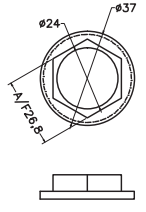

Unit : cm

MAIN BODY

CAP

BASE 'O'RING

CARTRIDGE LOCK NUT

MAIN BODY ASSLY.

HANDLE

HANDLE

F-CLAIR	
Catalogue No.	: Q733114120
Item Description	: Single lever tall basin mixer
Product Raw Material	: Brass
ALL DIMENSIONS ARE IN MM	
Scale	NTS
Sheet Size	A4

This Drawing remain the property of QUEO. It must not, even in part, be reproduced or may available to unauthorised person without express concerned of QUEO.