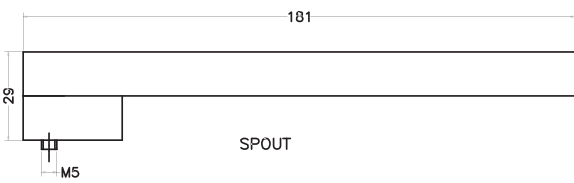

Unit : cm

SPOUT BACK

SPOUT

SPOUT FRONT

WALL FLANGE

NIPPLE

F-MOSAICO	
Catalogue No.	: Q713126120
Item Description	: Wall mounted bath spout
Product Raw Material	: Brass
ALL DIMENSIONS ARE IN MM	
Scale	NTS
Sheet Size	A4