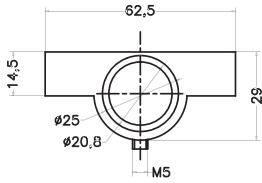

Unit : cm

SPOUT BACK

SPOUT

SPOUT FRONT

WALL FLANGE

NIPPLE

F-MOSAICO	
Catalogue No.	: Q713126120
Item Description	: Wall mounted bath spout
Product Raw Material	: Brass
ALL DIMENSIONS ARE IN MM	
Scale	NTS
Sheet Size	A4