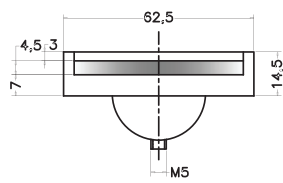

Unit : cm

SPOUT BACK

SPOUT

SPOUT FRONT

WALL FLANGE

NIPPLE

F-MOSAICO	
Catalogue No.	: Q713126120
Item Description	: Wall mounted bath spout
Product Raw Material	: Brass
ALL DIMENSIONS ARE IN MM	
Scale	NTS
Sheet Size	A4