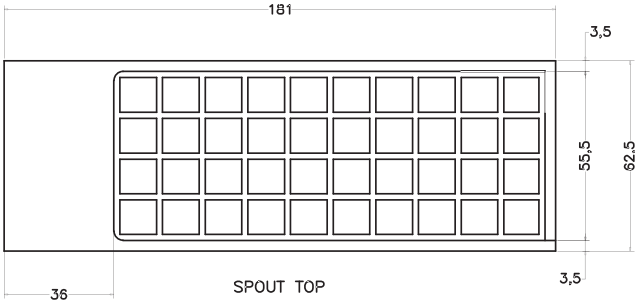

Unit : cm

SPOUT BACK

SPOUT

SPOUT FRONT

WALL FLANGE

NIPPLE

F-MOSAICO	
Catalogue No.	: Q713126120
Item Description	: Wall mounted bath spout
Product Raw Material	: Brass
ALL DIMENSIONS ARE IN MM	
Scale	NTS
Sheet Size	A4