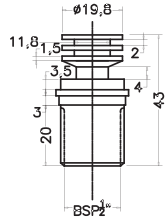

Unit : cm

SPOUT BACK

SPOUT

SPOUT FRONT

WALL FLANGE

NIPPLE

F-MOSAICO	
Catalogue No.	: Q713126120
Item Description	: Wall mounted bath spout
Product Raw Material	: Brass
ALL DIMENSIONS ARE IN MM	
Scale	NTS
Sheet Size	A4