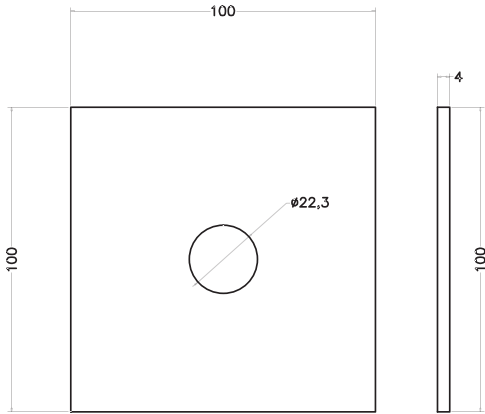

Unit : cm

SPOUT BACK

SPOUT

SPOUT FRONT

WALL FLANGE

NIPPLE

F-MOSAICO	
Catalogue No.	: Q713126120
Item Description	: Wall mounted bath spout
Product Raw Material	: Brass
ALL DIMENSIONS ARE IN MM	
Scale	NTS
Sheet Size	A4