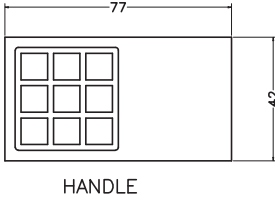

Unit : cm

<b>F-MOSAICO</b>	
<b>Catalogue No.</b>	<b>: Q713123120</b>
<b>Item Description</b>	<b>: Single lever bath &amp; shower mixer for concealed installation</b>
<b>Product Raw Material</b>	<b>: Brass</b>
<b>ALL DIMENSIONS ARE IN MM</b>	
<b>Scale</b>	<b>NTS</b>
<b>Sheet Size</b>	<b>A4</b>