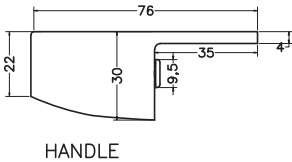

Unit : cm

<b>F-MOSAICO</b>	
<b>Catalogue No.</b>	<b>: Q713123120</b>
<b>Item Description</b>	<b>: Single lever bath &amp; shower mixer for concealed installation</b>
<b>Product Raw Material</b>	<b>: Brass</b>
<b>ALL DIMENSIONS ARE IN MM</b>	
<b>Scale</b>	<b>NTS</b>
<b>Sheet Size</b>	<b>A4</b>