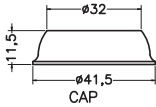

Unit : cm

<b>F-MOSAICO</b>	
<b>Catalogue No.</b>	<b>: Q713123120</b>
<b>Item Description</b>	<b>: Single lever bath &amp; shower mixer for concealed installation</b>
<b>Product Raw Material</b>	<b>: Brass</b>
<b>ALL DIMENSIONS ARE IN MM</b>	
<b>Scale</b>	<b>NTS</b>
<b>Sheet Size</b>	<b>A4</b>