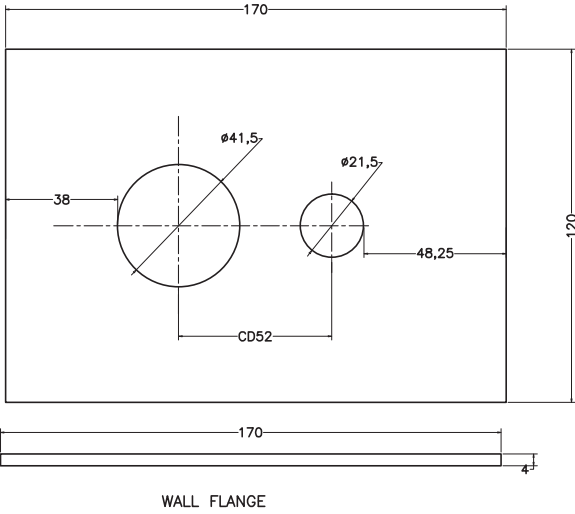

Unit : cm

<b>F-MOSAICO</b>	
<b>Catalogue No.</b>	<b>: Q713123120</b>
<b>Item Description</b>	<b>: Single lever bath &amp; shower mixer for concealed installation</b>
<b>Product Raw Material</b>	<b>: Brass</b>
<b>ALL DIMENSIONS ARE IN MM</b>	
<b>Scale</b>	<b>NTS</b>
<b>Sheet Size</b>	<b>A4</b>