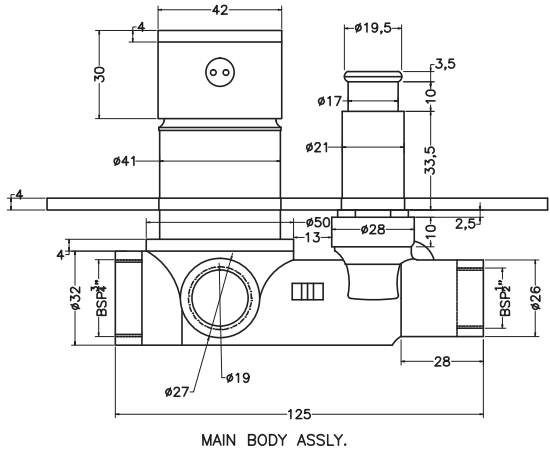

Unit : cm

<b>F-MOSAICO</b>	
<b>Catalogue No.</b>	<b>: Q713123120</b>
<b>Item Description</b>	<b>: Single lever bath &amp; shower mixer for concealed installation</b>
<b>Product Raw Material</b>	<b>: Brass</b>
<b>ALL DIMENSIONS ARE IN MM</b>	
<b>Scale</b>	<b>NTS</b>
<b>Sheet Size</b>	<b>A4</b>