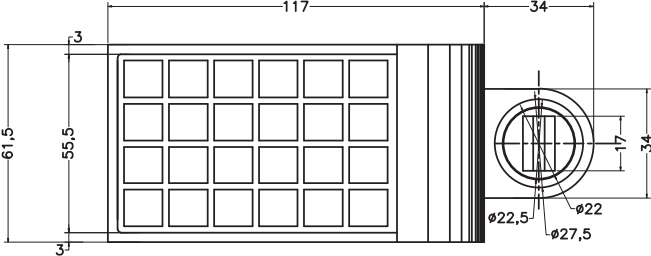

Unit : cm

MAIN BODY ASSLY.

MAIN BODY ASSLY.

F-MOSAICO	
Catalogue No.	: Q71311120
Item Description	: Single lever basin mixer
Product Raw Material	: Brass
ALL DIMENSIONS ARE IN MM	
Scale	NTS
Sheet Size	A4