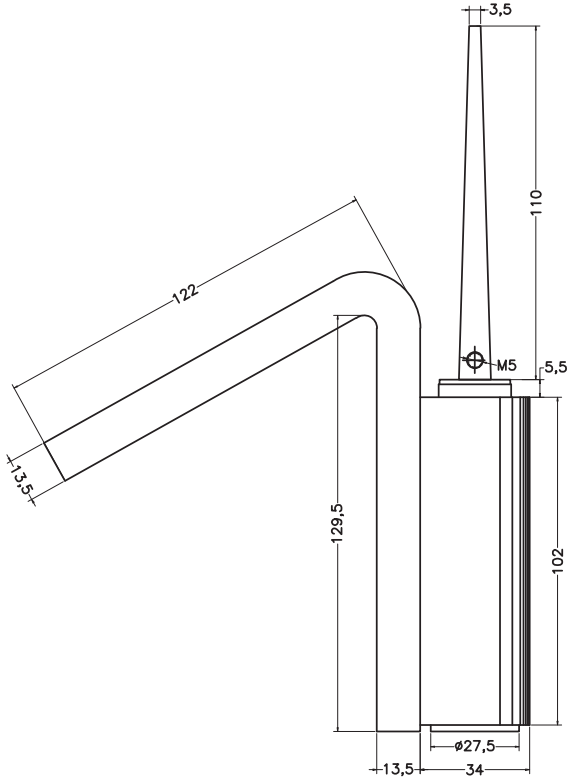

Unit : cm

MAIN BODY ASSLY.

MAIN BODY ASSLY.

F-MOSAICO	
Catalogue No.	: Q71311120
Item Description	: Single lever basin mixer
Product Raw Material	: Brass
ALL DIMENSIONS ARE IN MM	
Scale	NTS
Sheet Size	A4