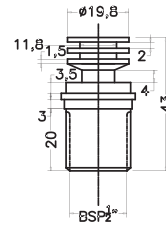

Unit : cm

SPOUT BACK

SPOUT

SPOUT FRONT

WALL FLANGE

NIPPLE

| | |
|---------------------------------|---------------------------|
| F-MOSAICO ORO | |
| Catalogue No. | : Q723126120 |
| Item Description | : Wall mounted bath spout |
| Product Raw Material | : Brass |
| ALL DIMENSIONS ARE IN MM | |
| Scale | NTS |
| Sheet Size | A4 |
| | |