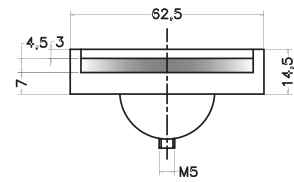

Unit : cm

SPOUT BACK

SPOUT

SPOUT FRONT

WALL FLANGE

NIPPLE

| | |
|---------------------------------|---------------------------|
| F-MOSAICO ORO | |
| Catalogue No. | : Q723126120 |
| Item Description | : Wall mounted bath spout |
| Product Raw Material | : Brass |
| ALL DIMENSIONS ARE IN MM | |
| Scale | NTS |
| Sheet Size | A4 |
| | |