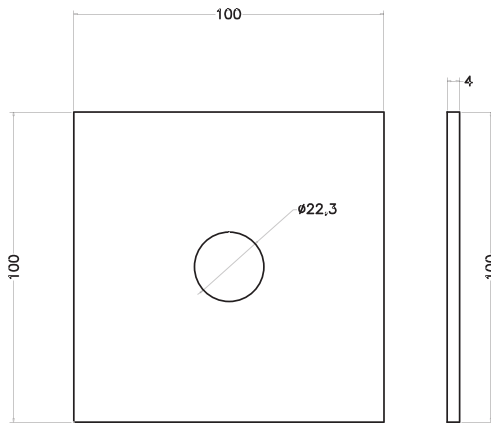

Unit : cm

SPOUT BACK

SPOUT

SPOUT FRONT

WALL FLANGE

NIPPLE

| | |
|---------------------------------|---------------------------|
| F-MOSAICO ORO | |
| Catalogue No. | : Q723126120 |
| Item Description | : Wall mounted bath spout |
| Product Raw Material | : Brass |
| ALL DIMENSIONS ARE IN MM | |
| Scale | NTS |
| Sheet Size | A4 |
| | |