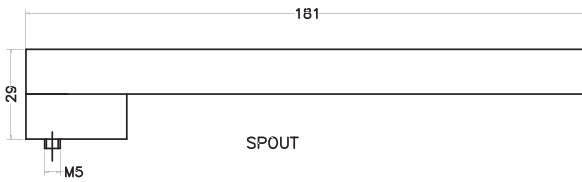

Unit : cm

SPOUT BACK

SPOUT

SPOUT FRONT

WALL FLANGE

NIPPLE

| | |
|---------------------------------|---------------------------|
| F-MOSAICO ORO | |
| Catalogue No. | : Q723126120 |
| Item Description | : Wall mounted bath spout |
| Product Raw Material | : Brass |
| ALL DIMENSIONS ARE IN MM | |
| Scale | NTS |
| Sheet Size | A4 |
| | |