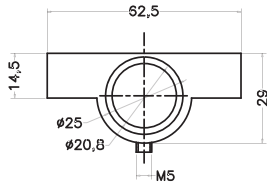

Unit : cm

SPOUT BACK

SPOUT

SPOUT FRONT

WALL FLANGE

NIPPLE

| | |
|---------------------------------|---------------------------|
| F-MOSAICO ORO | |
| Catalogue No. | : Q723126120 |
| Item Description | : Wall mounted bath spout |
| Product Raw Material | : Brass |
| ALL DIMENSIONS ARE IN MM | |
| Scale | NTS |
| Sheet Size | A4 |
| | |