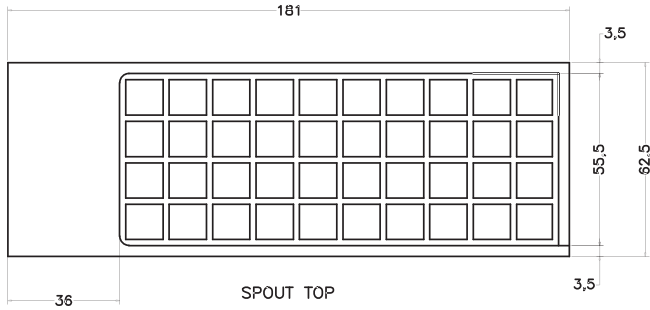

Unit : cm

SPOUT BACK

SPOUT

SPOUT FRONT

WALL FLANGE

NIPPLE

| | |
|---------------------------------|---------------------------|
| F-MOSAICO ORO | |
| Catalogue No. | : Q723126120 |
| Item Description | : Wall mounted bath spout |
| Product Raw Material | : Brass |
| ALL DIMENSIONS ARE IN MM | |
| Scale | NTS |
| Sheet Size | A4 |
| | |