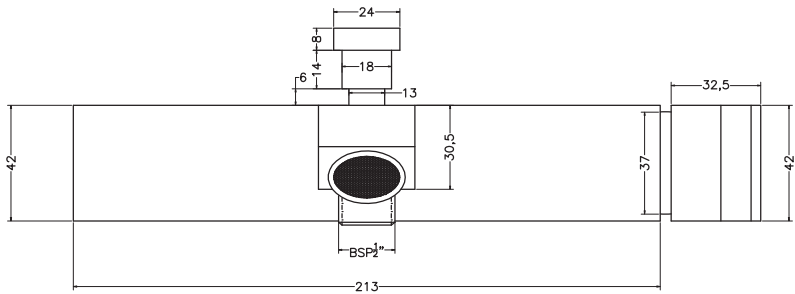

Unit : cm

MAIN BODY ASSLY.

MAIN BODY ASSLY.

AL BANO	
Catalogue No.	: Q153121120
Item Description	: Single lever bath mixer for exposed fitting
Product Raw Material	: Brass
ALL DIMENSIONS ARE IN MM	
Scale	NTS
Sheet Size	A4