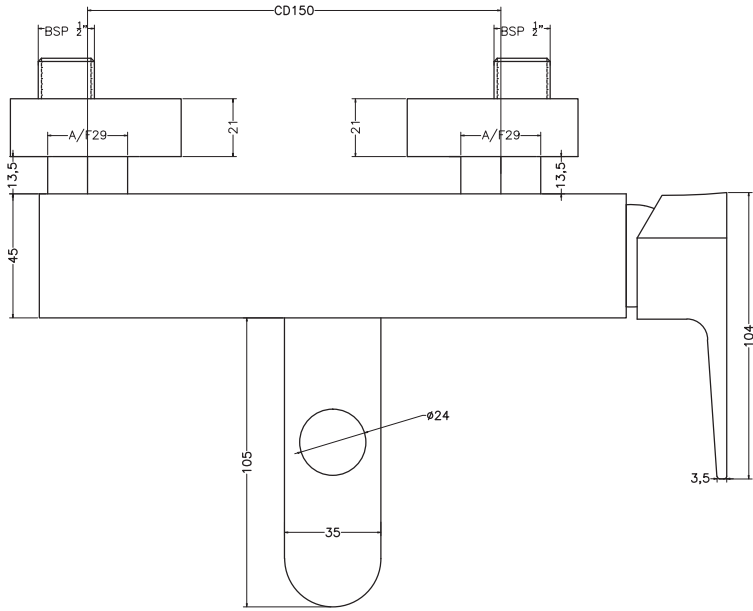

Unit : cm

MAIN BODY ASSLY.

MAIN BODY ASSLY.

AL BANO	
Catalogue No.	: Q153121120
Item Description	: Single lever bath mixer for exposed fitting
Product Raw Material	: Brass
ALL DIMENSIONS ARE IN MM	
Scale	NTS
Sheet Size	A4