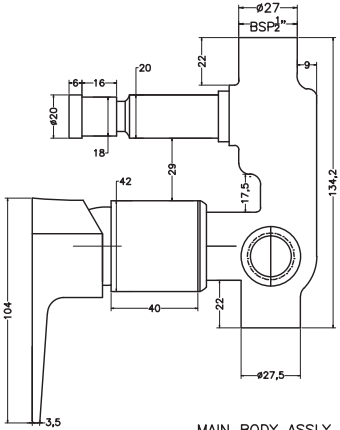

Unit : cm

MAIN BODY ASSLY.

WALL FLANGE

CARTRIDGE LOCK NUT

WALL FLANGE SUPPORTING RING

CARTRIDGE LOCK NUT CAP

ABS CAP

MAIN BODY ASSLY.

AL BANO

Catalogue No. : Q153123120

Item Description : Single lever bath and shower mixer for concealed installation

Product Raw Material : Brass

ALL DIMENSIONS ARE IN MM

Scale : NTS

Sheet Size : A4

This Drawing remain the property of QUEO. It must not, even in part, be reproduced or may available to unauthorised person without express concerned of QUEO.