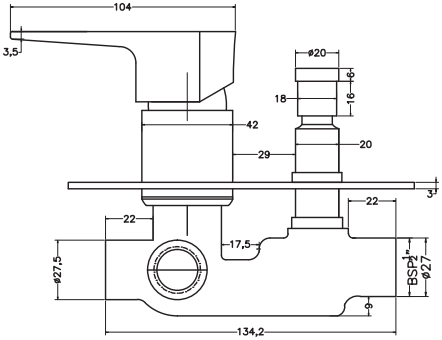

Unit : cm

MAIN BODY ASSLY.

WALL FLANGE

CARTRIDGE LOCK NUT

WALL FLANGE SUPPORTING RING

CARTRIDGE LOCK NUT CAP

ABS CAP

MAIN BODY ASSLY.

AL BANO

Catalogue No. : Q153123120

Item Description : Single lever bath and shower mixer for concealed installation

Product Raw Material : Brass

ALL DIMENSIONS ARE IN MM

Scale : NTS

Sheet Size : A4

This Drawing remain the property of QUEO. It must not, even in part, be reproduced or may available to unauthorised person without express concerned of QUEO.