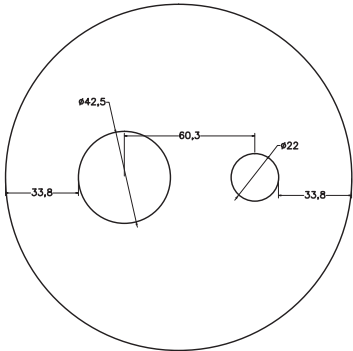

Unit : cm

MAIN BODY ASSLY.

WALL FLANGE

CARTRIDGE LOCK NUT

WALL FLANGE SUPPORTING RING

CARTRIDGE LOCK NUT CAP

ABS CAP

MAIN BODY ASSLY.

AL BANO

Catalogue No. : Q153123120

Item Description : Single lever bath and shower mixer for concealed installation

Product Raw Material : Brass

ALL DIMENSIONS ARE IN MM

Scale : NTS

Sheet Size : A4

This Drawing remain the property of QUEO. It must not, even in part, be reproduced or may available to unauthorised person without express concerned of QUEO.