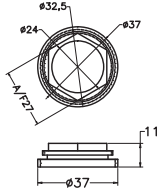

Unit : cm

MAIN BODY ASSLY.

WALL FLANGE

CARTRIDGE LOCK NUT

WALL FLANGE SUPPORTING RING

CARTRIDGE LOCK NUT CAP

ABS CAP

MAIN BODY ASSLY.

AL BANO

Catalogue No. : Q153123120

Item Description : Single lever bath and shower mixer for concealed installation

Product Raw Material : Brass

ALL DIMENSIONS ARE IN MM

Scale : NTS

Sheet Size : A4

This Drawing remain the property of QUEO. It must not, even in part, be reproduced or may available to unauthorised person without express concerned of QUEO.