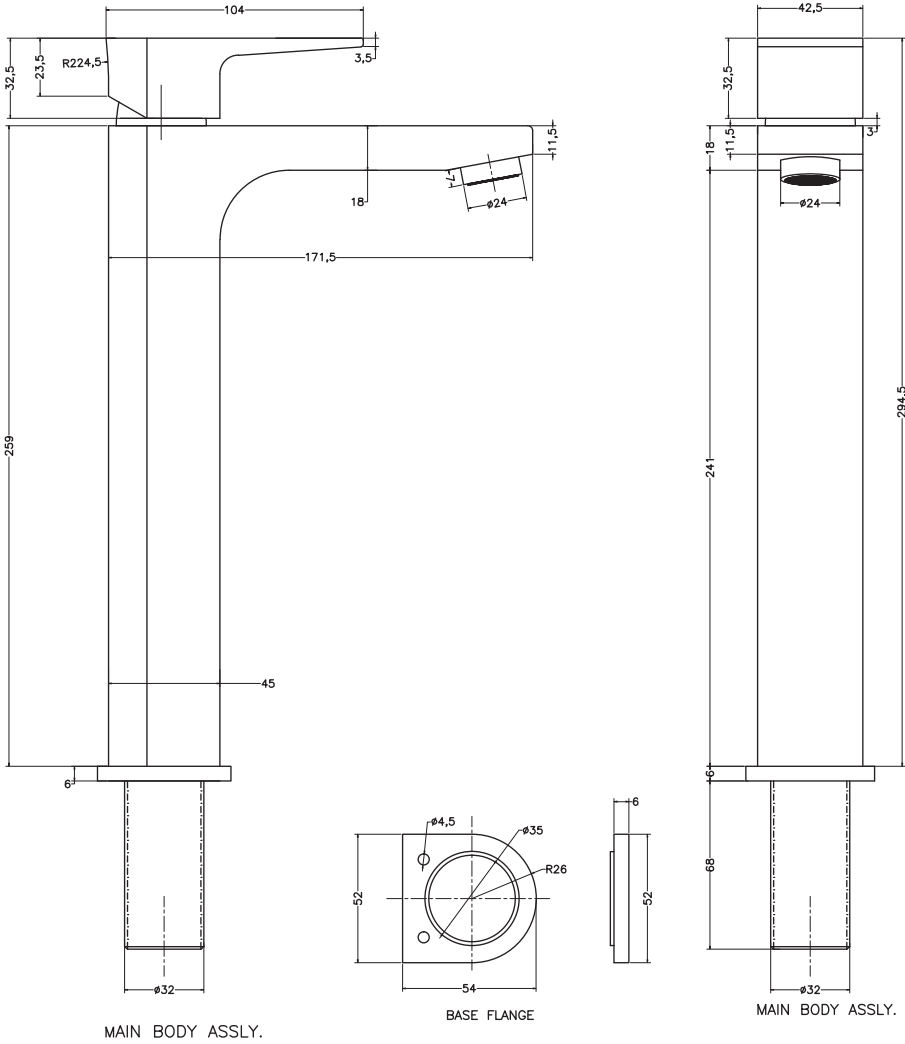

Unit : cm

AL BANO	
Catalogue No.	: Q153114120
Item Description	: Single lever tall basin mixer
Product Raw Material	: Brass
ALL DIMENSIONS ARE IN MM	
Scale	NTS
Sheet Size	A4

This Drawing remain the property of QUEO. It must not, even in part, be reproduced or may available to unauthorised person without express concerned of QUEO.