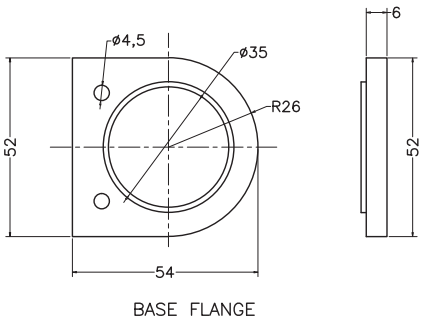

Unit : cm

AL BANO	
Catalogue No.	: Q153111120
Item Description	: Single lever basin mixer
Product Raw Material	: Brass
ALL DIMENSIONS ARE IN MM	
Scale	NTS
Sheet Size	A4

This Drawing remain the property of QUEO. It must not, even in part, be reproduced or may available to unauthorised person without express concerned of QUEO.
 *Queo is a registered trademark of Barwood, England, Uk.