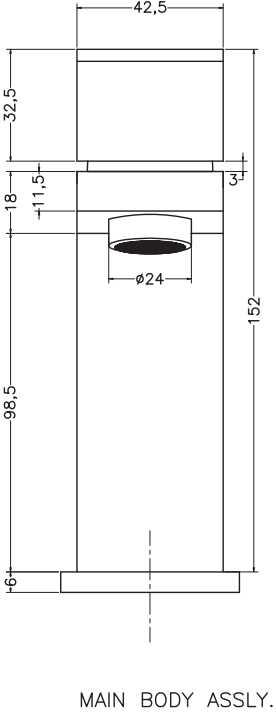

Unit : cm

AL BANO	
Catalogue No.	: Q153111120
Item Description	: Single lever basin mixer
Product Raw Material	: Brass
ALL DIMENSIONS ARE IN MM	
Scale	NTS
Sheet Size	A4

This Drawing remain the property of QUEO. It must not, even in part, be reproduced or may available to unauthorised person without express concerned of QUEO.
 *Queo is a registered trademark of Barwood, England, Uk.