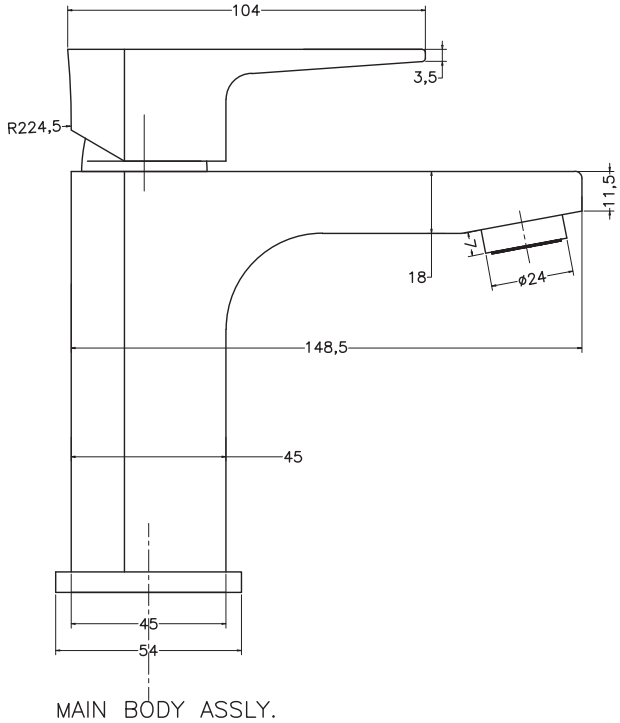

Unit : cm

AL BANO	
Catalogue No.	: Q153111120
Item Description	: Single lever basin mixer
Product Raw Material	: Brass
ALL DIMENSIONS ARE IN MM	
Scale	NTS
Sheet Size	A4

This Drawing remain the property of QUEO. It must not, even in part, be reproduced or may available to unauthorised person without express concerned of QUEO.
 *Queo is a registered trademark of Barwood, England, Uk.