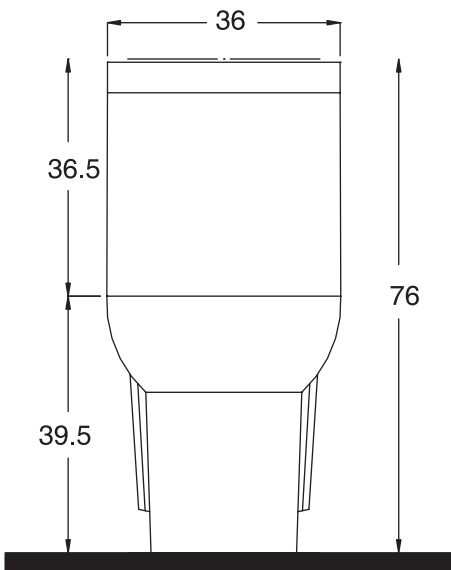

Unit : cm

AL BANO

Catalogue No. : Q157210110

Item Description : One piece water closet

Size : L X W X H
70 X 36 X 76 cm

Unit : cm

Products subject to technical modifications & design deviations
Specification subject to change without prior notice