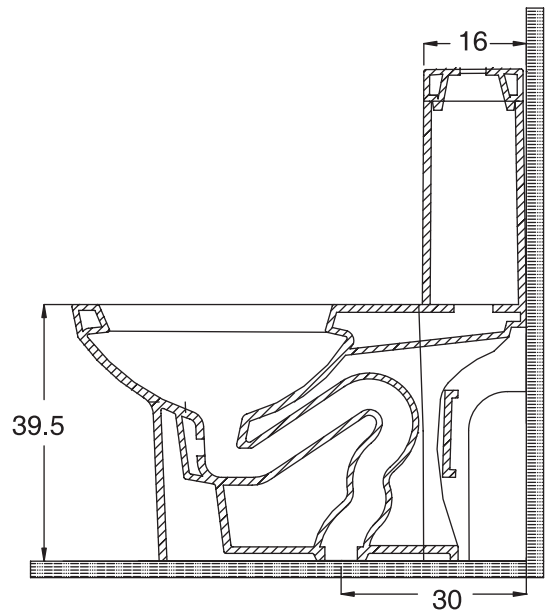

Unit : cm

AL BANO

Catalogue No. : Q157210110

Item Description : One piece water closet

Size : L X W X H
70 X 36 X 76 cm

Unit : cm

Products subject to technical modifications & design deviations
Specification subject to change without prior notice