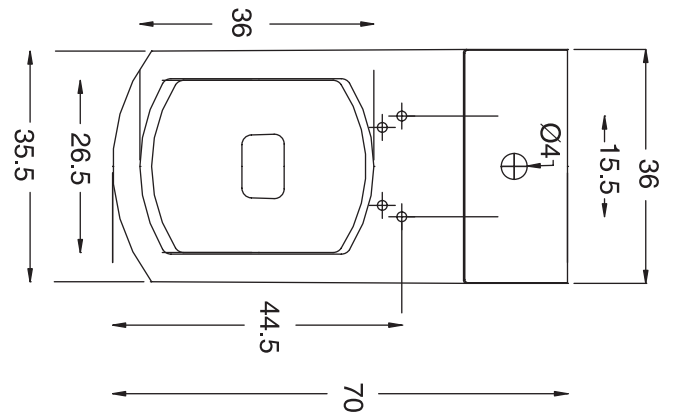

Unit : cm

AL BANO

Catalogue No. : Q157210110

Item Description : One piece water closet

Size : L X W X H
70 X 36 X 76 cm

Unit : cm

Products subject to technical modifications & design deviations
Specification subject to change without prior notice