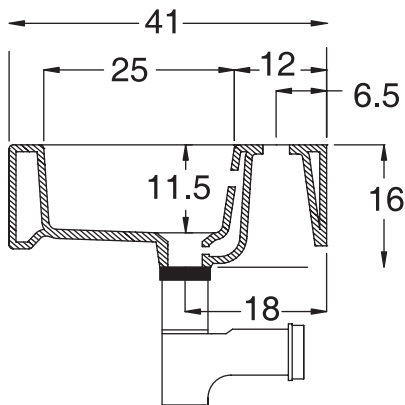

Unit : cm

AL BANO

Catalogue No. : Q157140110

Item Description : Over the counter basin

Size : L X W X H
50 X 41 X 16 cm

Unit : cm

Products subject to technical modifications & design deviations
Specification subject to change without prior notice