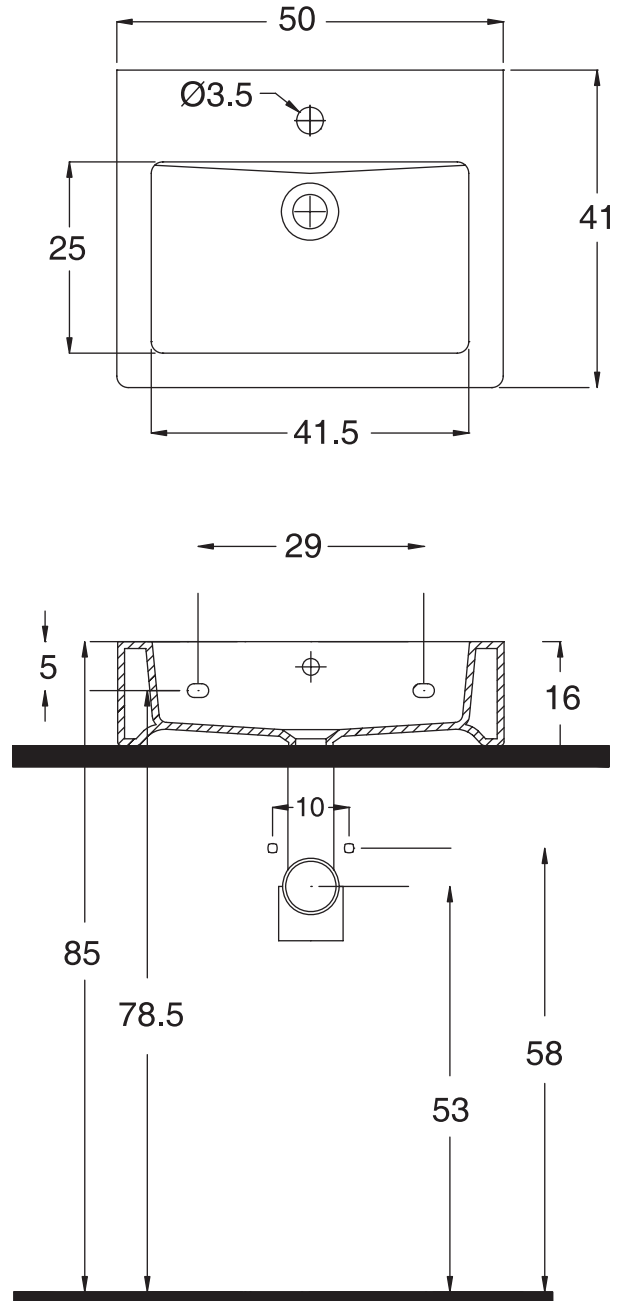

Unit : cm

AL BANO

Catalogue No. : Q157140110

Item Description : Over the counter basin

Size : L X W X H
50 X 41 X 16 cm

Unit : cm

Products subject to technical modifications & design deviations
Specification subject to change without prior notice