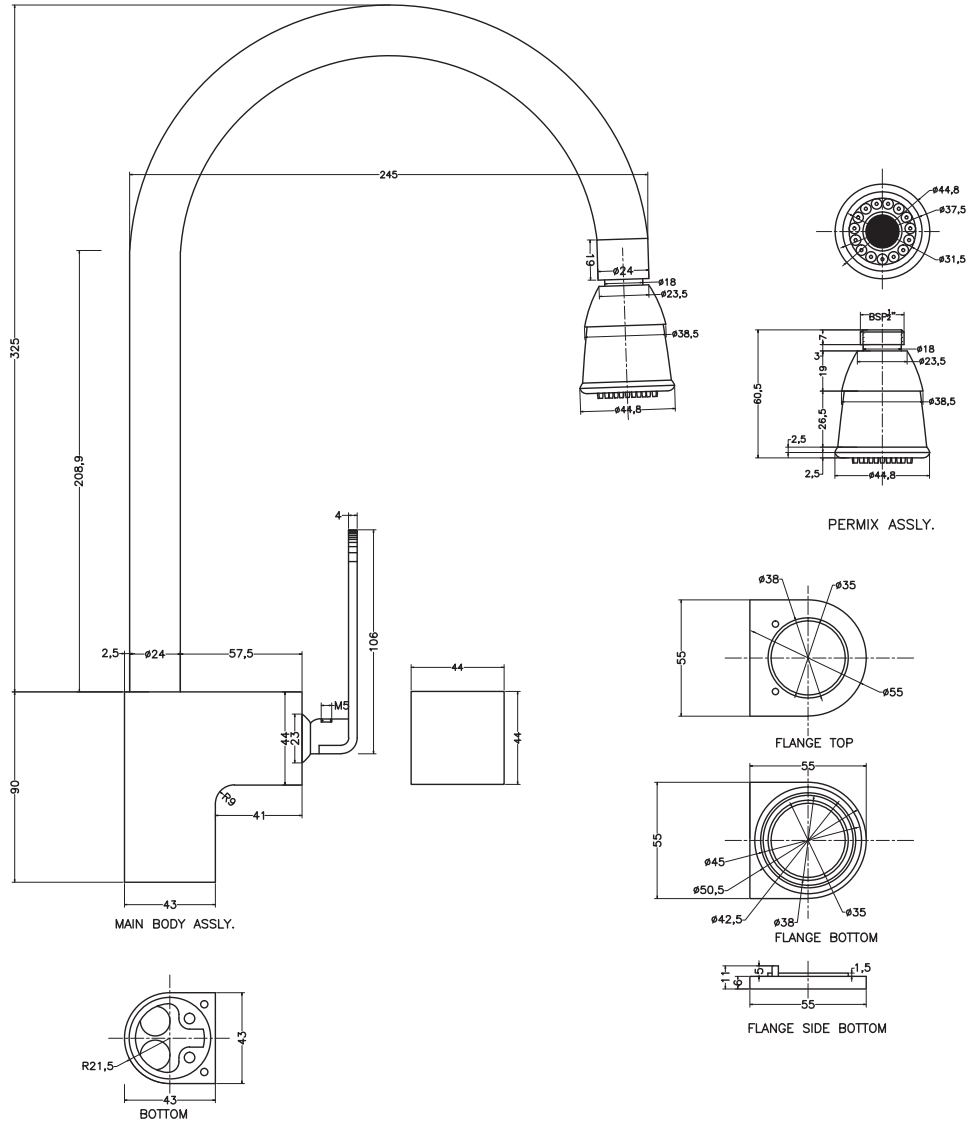

Unit : cm

ALLA MODA	
Catalogue No.	: Q203118120
Item Description	: Single lever kitchen mixer
Product Raw Material	: Brass
ALL DIMENSIONS ARE IN MM	
Scale	NTS
Sheet Size	A4

This Drawing remain the property of QUEO. It must not, even in part, be reproduced or may available to unauthorised person without express concerned of QUEO.