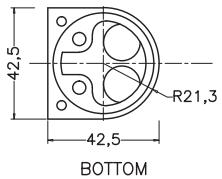

Unit : cm

ALLA MODA	
Catalogue No.	: Q203116120
Item Description	: Single lever bidet mixer
Product Raw Material	: Brass
ALL DIMENSIONS ARE IN MM	
Scale	NTS
Sheet Size	A4

This Drawing remain the property of QUEO. It must not, even in part, be reproduced or may available to unauthorised person without express concerned of QUEO.