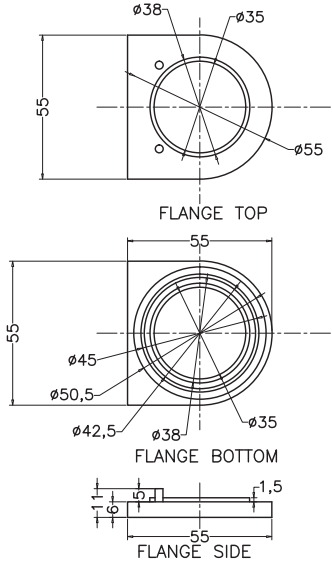

Unit : cm

ALLA MODA	
Catalogue No.	: Q203116120
Item Description	: Single lever bidet mixer
Product Raw Material	: Brass
ALL DIMENSIONS ARE IN MM	
Scale	NTS
Sheet Size	A4

This Drawing remain the property of QUEO. It must not, even in part, be reproduced or may available to unauthorised person without express concerned of QUEO.