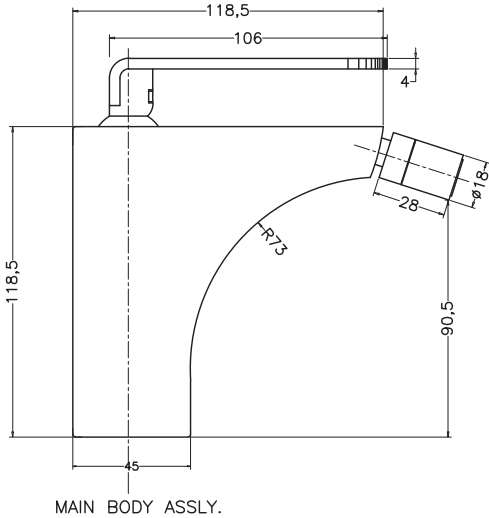

Unit : cm

ALLA MODA	
Catalogue No.	: Q203116120
Item Description	: Single lever bidet mixer
Product Raw Material	: Brass
ALL DIMENSIONS ARE IN MM	
Scale	NTS
Sheet Size	A4

This Drawing remain the property of QUEO. It must not, even in part, be reproduced or may available to unauthorised person without express concerned of QUEO.