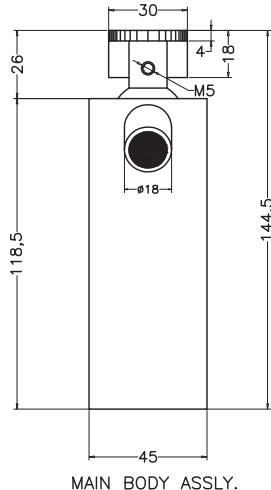

Unit : cm

ALLA MODA	
Catalogue No.	: Q203116120
Item Description	: Single lever bidet mixer
Product Raw Material	: Brass
ALL DIMENSIONS ARE IN MM	
Scale	NTS
Sheet Size	A4

This Drawing remain the property of QUEO. It must not, even in part, be reproduced or may available to unauthorised person without express concerned of QUEO.