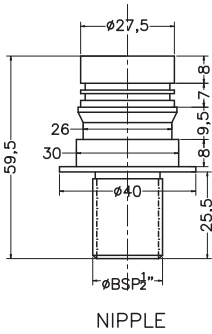

Unit : cm

ALLA MODA	
Catalogue No.	: Q203126120
Item Description	: Wall mounted bath spout
Product Raw Material	: Brass
ALL DIMENSIONS ARE IN MM	
Scale	NTS
Sheet Size	A4

This Drawing remain the property of QUEO. It must not, even in part, be reproduced or may available to unauthorised person without express concerned of QUEO.