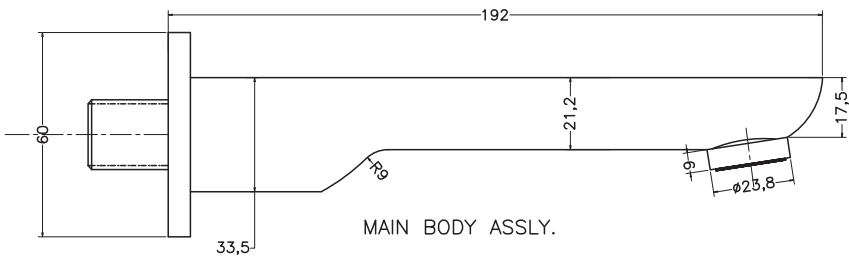

Unit : cm

ALLA MODA	
Catalogue No.	: Q203126120
Item Description	: Wall mounted bath spout
Product Raw Material	: Brass
ALL DIMENSIONS ARE IN MM	
Scale	NTS
Sheet Size	A4

This Drawing remain the property of QUEO. It must not, even in part, be reproduced or may available to unauthorised person without express concerned of QUEO.