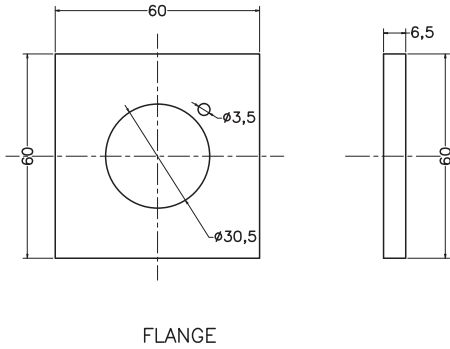

Unit : cm

ALLA MODA	
Catalogue No.	: Q203126120
Item Description	: Wall mounted bath spout
Product Raw Material	: Brass
ALL DIMENSIONS ARE IN MM	
Scale	NTS
Sheet Size	A4

This Drawing remain the property of QUEO. It must not, even in part, be reproduced or may available to unauthorised person without express concerned of QUEO.