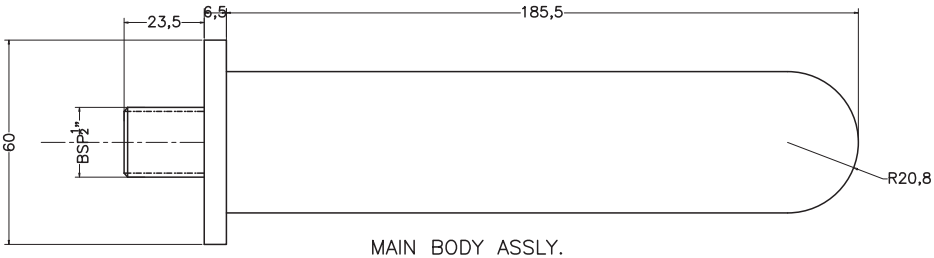

Unit : cm

ALLA MODA	
Catalogue No.	: Q203126120
Item Description	: Wall mounted bath spout
Product Raw Material	: Brass
ALL DIMENSIONS ARE IN MM	
Scale	NTS
Sheet Size	A4

This Drawing remain the property of QUEO. It must not, even in part, be reproduced or may available to unauthorised person without express concerned of QUEO.