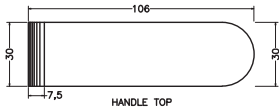

Unit : cm

MAIN BODY ASSLY.

HANDLE TOP

WALL FLANGE

HANDLE BOTTOM

MAIN BODY ASSLY.

HANDLE SIDE

ALLA MODA

Catalogue No. : Q203123120

Item Description : Single lever bath and shower mixer for concealed installation

Product Raw Material : Brass

ALL DIMENSIONS ARE IN MM

Scale : NTS

Sheet Size : A4

This Drawing remain the property of QUEO. It must not, even in part, be reproduced or may available to unauthorised person without express concerned of QUEO.