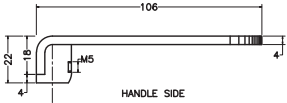

Unit : cm

MAIN BODY ASSLY.

HANDLE TOP

WALL FLANGE

HANDLE BOTTOM

MAIN BODY ASSLY.

HANDLE SIDE

ALLA MODA

Catalogue No. : Q203123120

Item Description : Single lever bath and shower mixer for concealed installation

Product Raw Material : Brass

ALL DIMENSIONS ARE IN MM

Scale : NTS

Sheet Size : A4

This Drawing remain the property of QUEO. It must not, even in part, be reproduced or may available to unauthorised person without express concerned of QUEO.