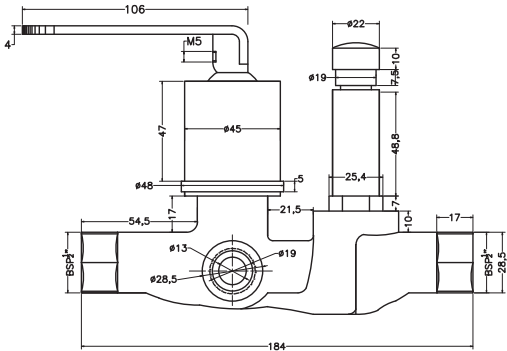

Unit : cm

MAIN BODY ASSLY.

HANDLE TOP

WALL FLANGE

HANDLE BOTTOM

MAIN BODY ASSLY.

HANDLE SIDE

ALLA MODA

Catalogue No. : Q203123120

Item Description : Single lever bath and shower mixer for concealed installation

Product Raw Material : Brass

ALL DIMENSIONS ARE IN MM

Scale : NTS

Sheet Size : A4

This Drawing remain the property of QUEO. It must not, even in part, be reproduced or may available to unauthorised person without express concerned of QUEO.