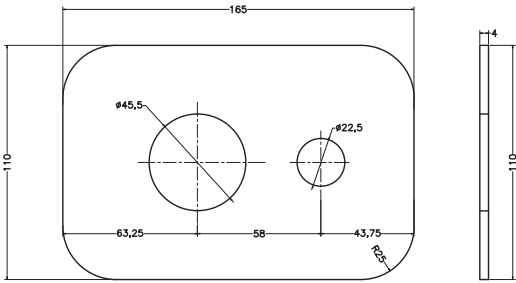

Unit : cm

MAIN BODY ASSLY.

HANDLE TOP

WALL FLANGE

HANDLE BOTTOM

MAIN BODY ASSLY.

HANDLE SIDE

ALLA MODA

Catalogue No. : Q203123120

Item Description : Single lever bath and shower mixer for concealed installation

Product Raw Material : Brass

ALL DIMENSIONS ARE IN MM

Scale : NTS

Sheet Size : A4

This Drawing remain the property of QUEO. It must not, even in part, be reproduced or may available to unauthorised person without express concerned of QUEO.