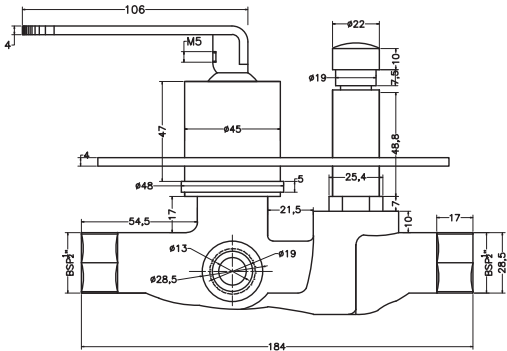

Unit : cm

MAIN BODY ASSLY.

HANDLE TOP

WALL FLANGE

HANDLE BOTTOM

MAIN BODY ASSLY.

HANDLE SIDE

ALLA MODA

Catalogue No. : Q203123120

Item Description : Single lever bath and shower mixer for concealed installation

Product Raw Material : Brass

ALL DIMENSIONS ARE IN MM

Scale : NTS

Sheet Size : A4

This Drawing remain the property of QUEO. It must not, even in part, be reproduced or may available to unauthorised person without express concerned of QUEO.