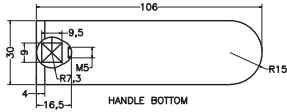

Unit : cm

MAIN BODY ASSLY.

HANDLE TOP

WALL FLANGE

HANDLE BOTTOM

MAIN BODY ASSLY.

HANDLE SIDE

ALLA MODA

Catalogue No. : Q203123120

Item Description : Single lever bath and shower mixer for concealed installation

Product Raw Material : Brass

ALL DIMENSIONS ARE IN MM

Scale : NTS

Sheet Size : A4

This Drawing remain the property of QUEO. It must not, even in part, be reproduced or may available to unauthorised person without express concerned of QUEO.